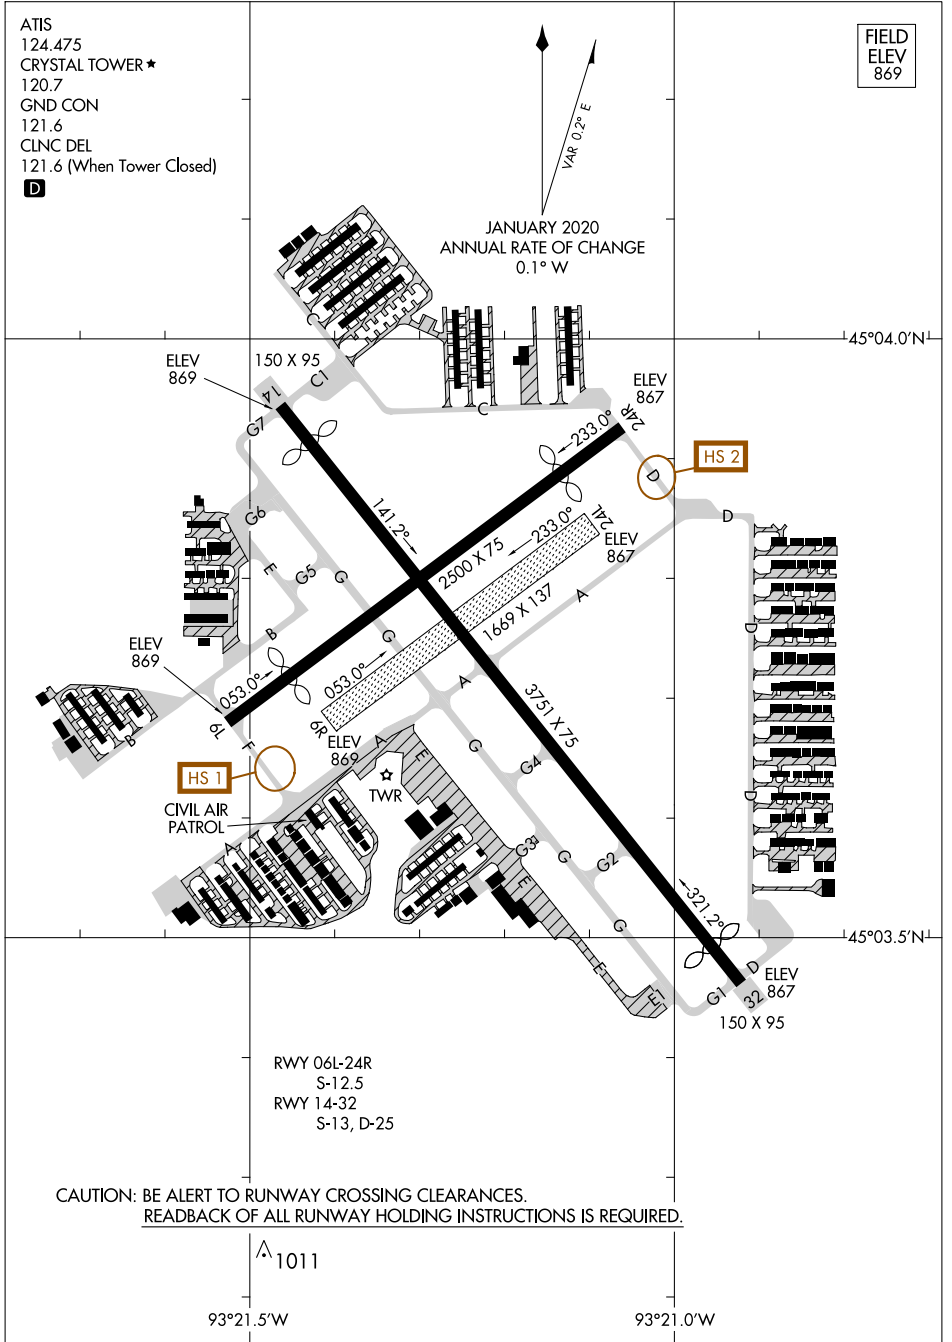

AIRPORT DIAGRAM

AL-5158 (FAA)

CRYSTAL (MIC)
MINNEAPOLIS, MINNESOTA

NC-1, 26 DEC 2024 to 23 JAN 2025

NC-1, 26 DEC 2024 to 23 JAN 2025

AIRPORT DIAGRAM

MINNEAPOLIS, MINNESOTA
CRYSTAL (MIC)