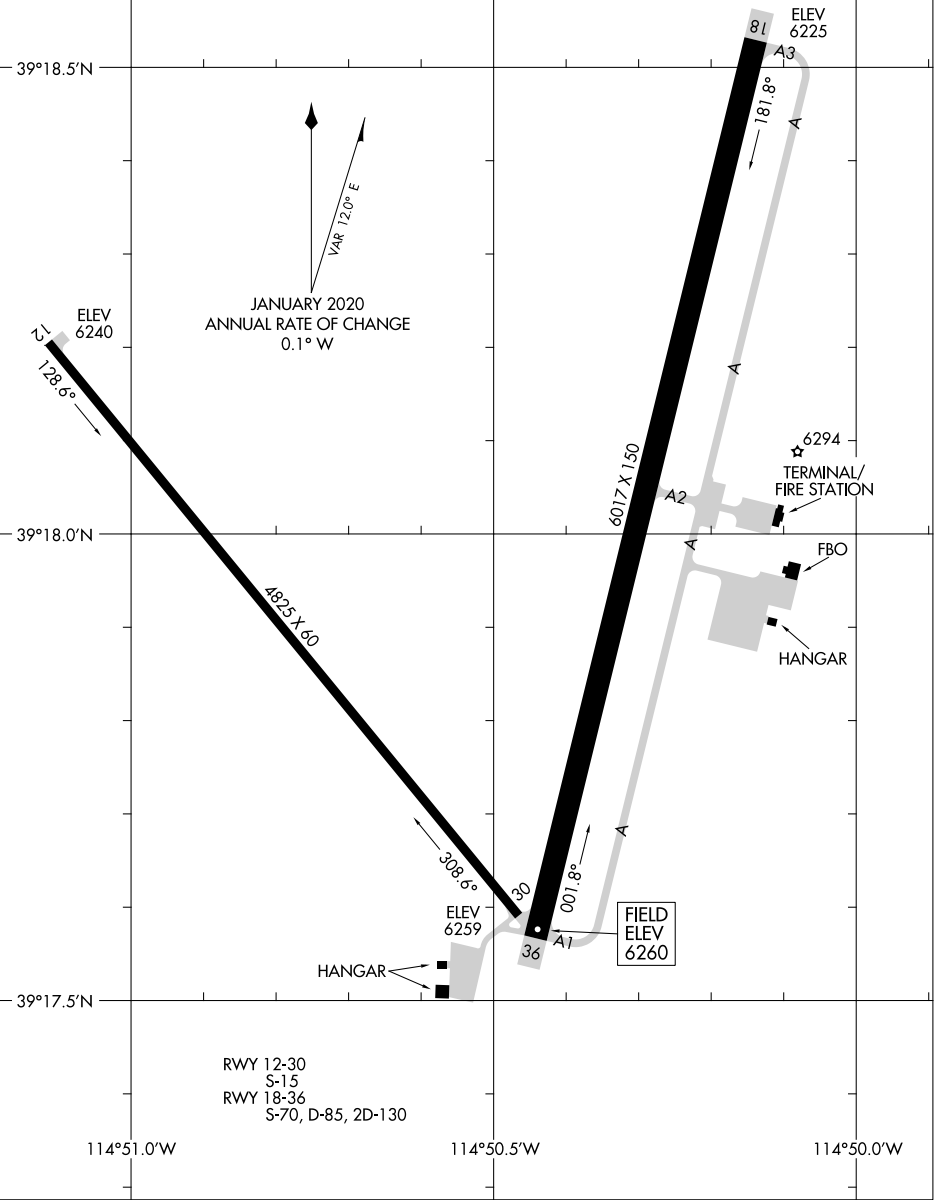

23166

AIRPORT DIAGRAM

AL-5163 (FAA)

ELY/YELLAND FLD (ELY)

ELY, NEVADA

ASOS
120.625
CTAF/UNICOM
122.8

SW-4, 26 DEC 2024 to 23 JAN 2025

SW-4, 26 DEC 2024 to 23 JAN 2025

RWY 12-30
S-15
RWY 18-36
S-70, D-85, 2D-130

AIRPORT DIAGRAM

23166

ELY, NEVADA

ELY/YELLAND FLD (ELY)