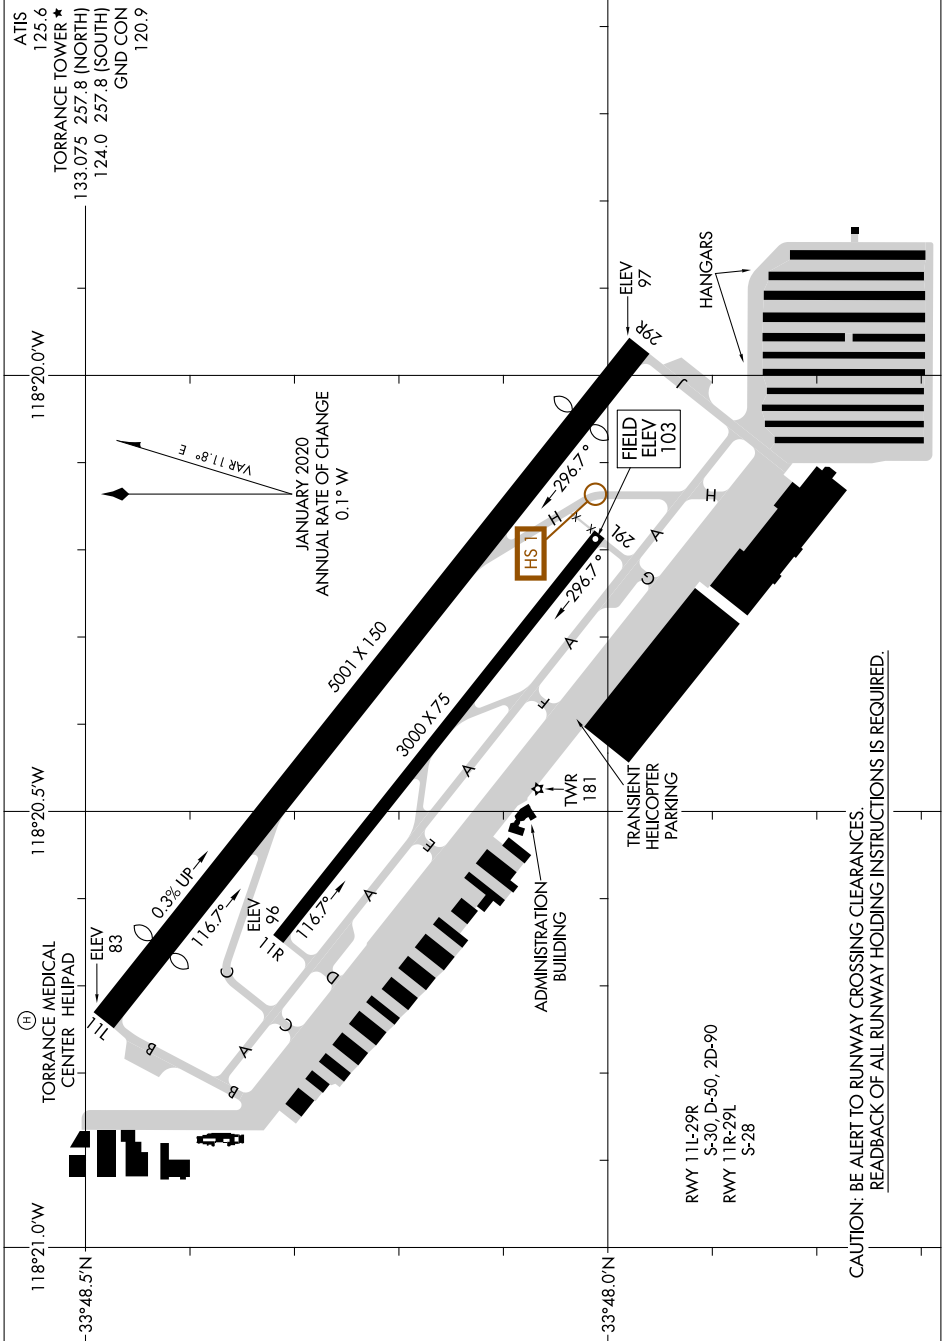

AIRPORT DIAGRAM

AL-5179 (FAA)

ZAMPERINI FLD (TOA)
TORRANCE, CALIFORNIA

SW-3, 26 DEC 2024 to 23 JAN 2025

SW-3, 26 DEC 2024 to 23 JAN 2025

AIRPORT DIAGRAM

TORRANCE, CALIFORNIA
ZAMPERINI FLD (TOA)