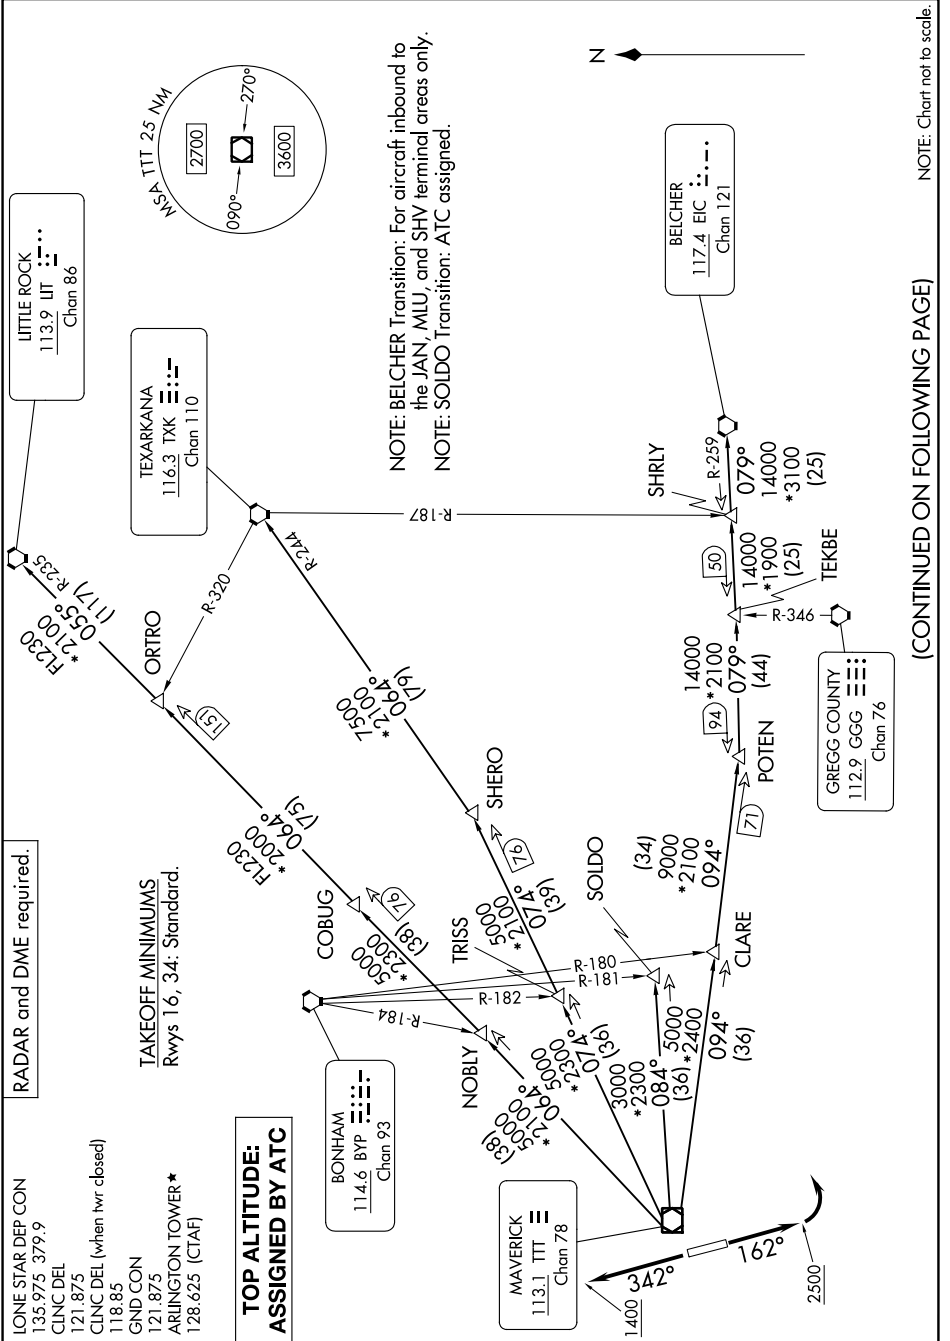

DALLAS THREE DEPARTURE

ARLINGTON, TEXAS

SC-2, 26 DEC 2024 to 23 JAN 2025

NOTE: Chart not to scale

(CONTINUED ON FOLLOWING PAGE)

SC-2, 26 DEC 2024 to 23 JAN 2025

DALLAS THREE DEPARTURE

ARLINGTON, TEXAS

ARLINGTON MUNI (GKY)