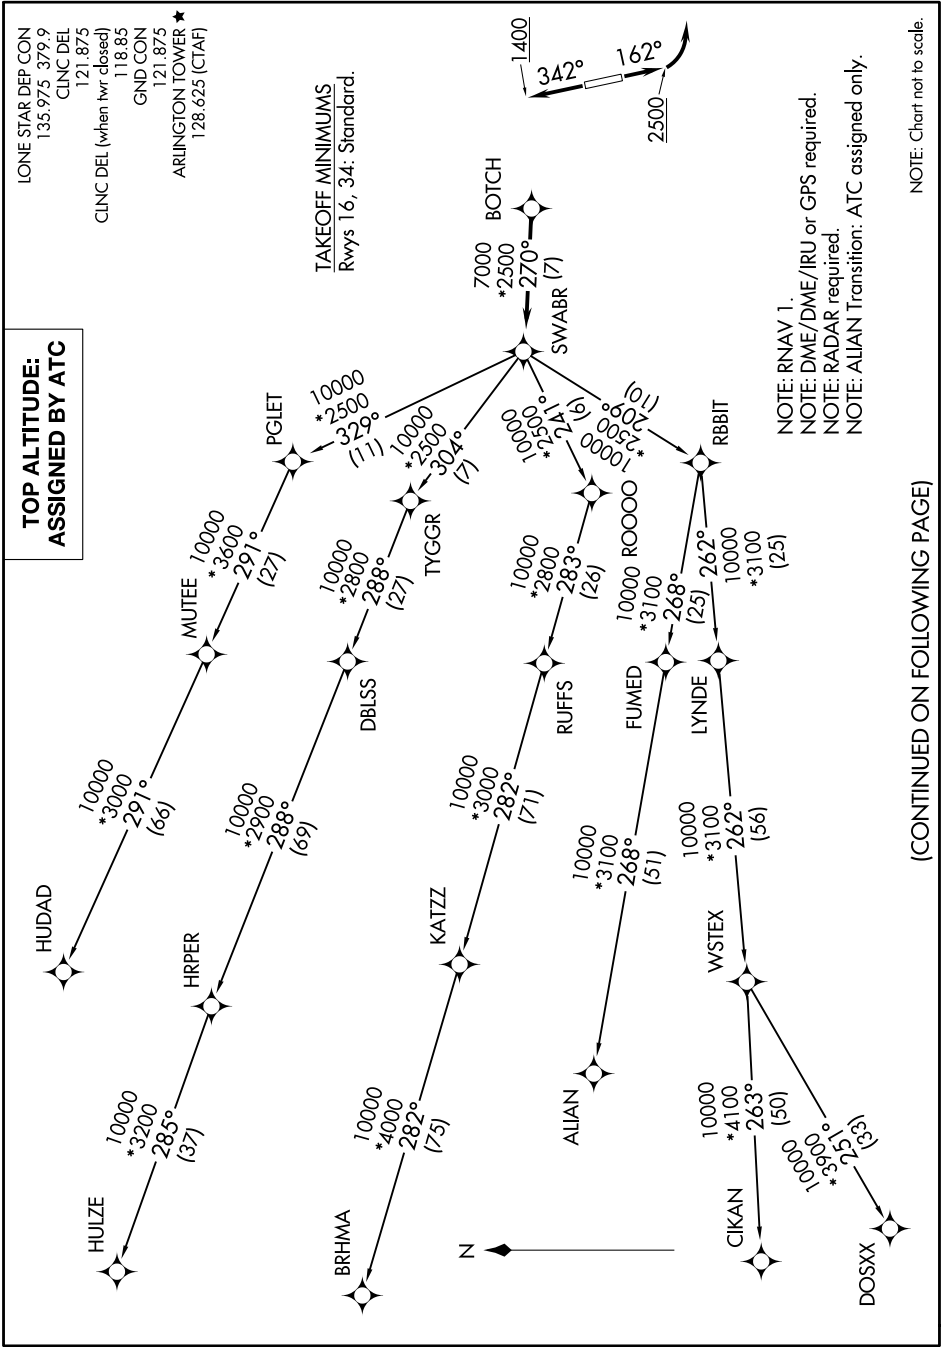

# SWABR ONE DEPARTURE (RNAV)

SC-2, 26 DEC 2024 to 23 JAN 2025

# SWABR ONE DEPARTURE (RNAV)

(CONTINUED ON FOLLOWING PAGE)

SC-2, 26 DEC 2024 to 23 JAN 2025