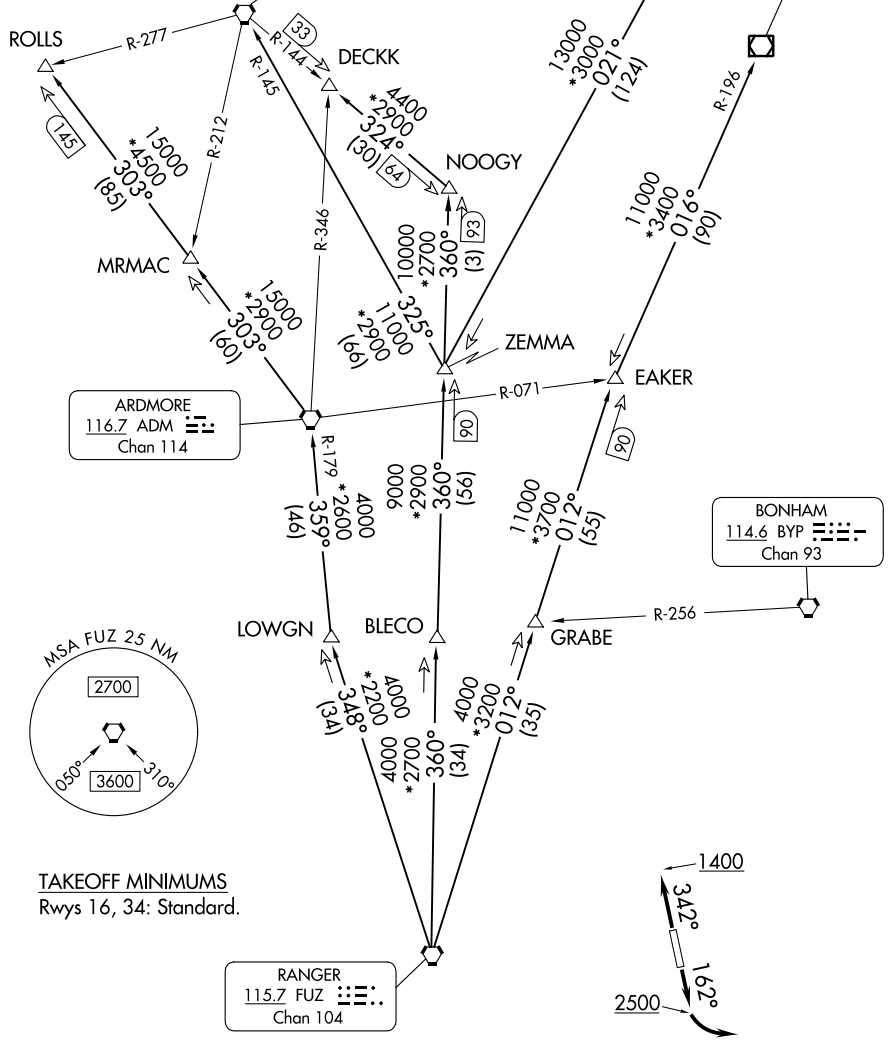

TEXOMA FIVE DEPARTURE

LONE STAR DEP CON
 135.975 379.9
 CLNC DEL
 121.875
 CLNC DEL (When twr closed)
 118.85
 GND CON
 121.875
 ARLINGTON TOWER ★
 128.625 (CTAF)

**TOP ALTITUDE:
 ASSIGNED BY ATC**

TULSA
 114.4 TUL
 Chan 91

RADAR and DME required.

WILL ROGERS
 114.1 IRW
 Chan 88

OKMULGEE
 114.9 OKM
 Chan 96

ARDMORE
 116.7 ADM
 Chan 114

BONHAM
 114.6 BYP
 Chan 93

RANGER
 115.7 FUZ
 Chan 104

SC-2, 26 DEC 2024 to 23 JAN 2025

SC-2, 26 DEC 2024 to 23 JAN 2025

NOTE: Chart not to scale

(CONTINUED ON FOLLOWING PAGE)

TEXOMA FIVE DEPARTURE