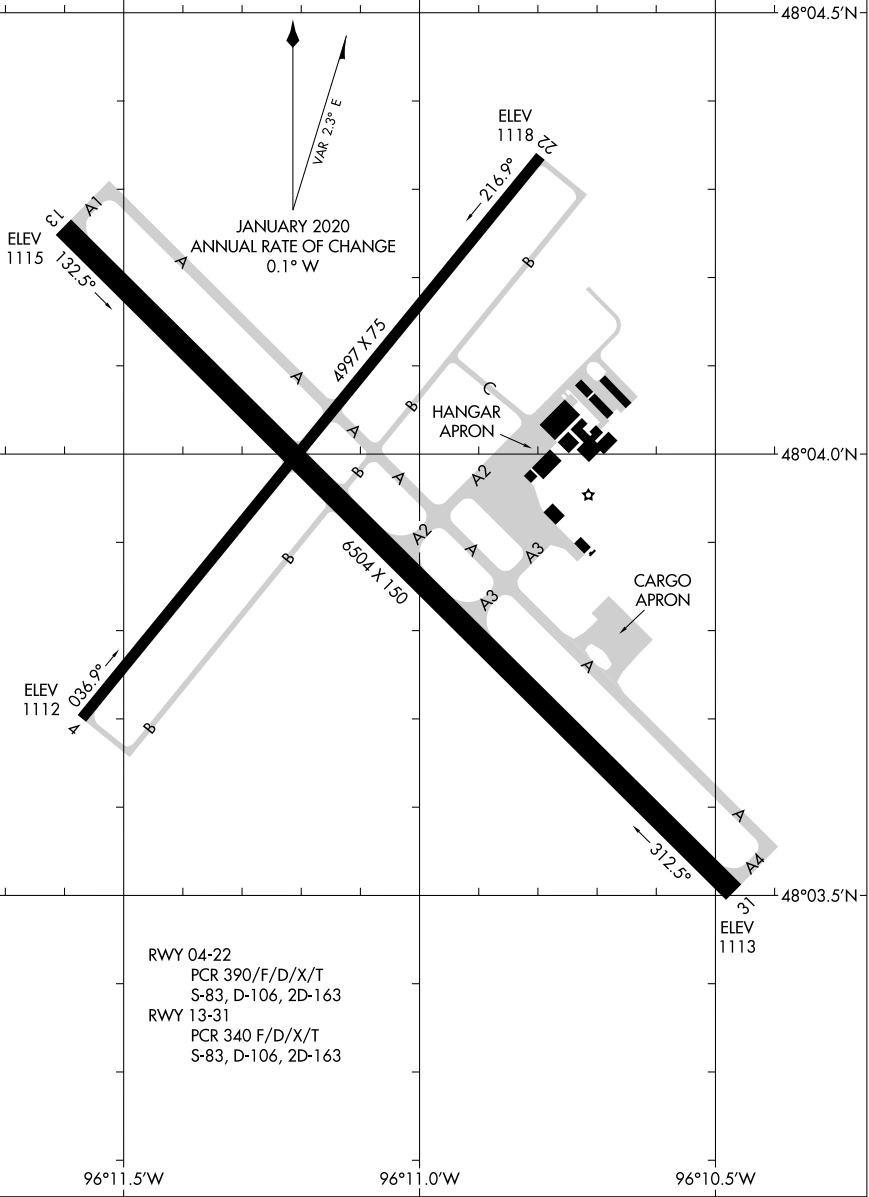

24361

AIRPORT DIAGRAM

AL-5201 (FAA)

THIEF RIVER FALLS RGNL (TVF)
THIEF RIVER FALLS, MINNESOTA

AWOS-3PT
119.025
CTAF/UNICOM
122.8

FIELD
ELEV
1119

NC-1, 26 DEC 2024 to 23 JAN 2025

NC-1, 26 DEC 2024 to 23 JAN 2025

RWY 04-22
PCR 390/F/D/X/T
S-83, D-106, 2D-163

RWY 13-31
PCR 340 F/D/X/T
S-83, D-106, 2D-163

96°11.5'W

96°11.0'W

96°10.5'W

48°04.5'N

48°04.0'N

48°03.5'N

AIRPORT DIAGRAM

24361

THIEF RIVER FALLS, MINNESOTA
THIEF RIVER FALLS RGNL (TVF)