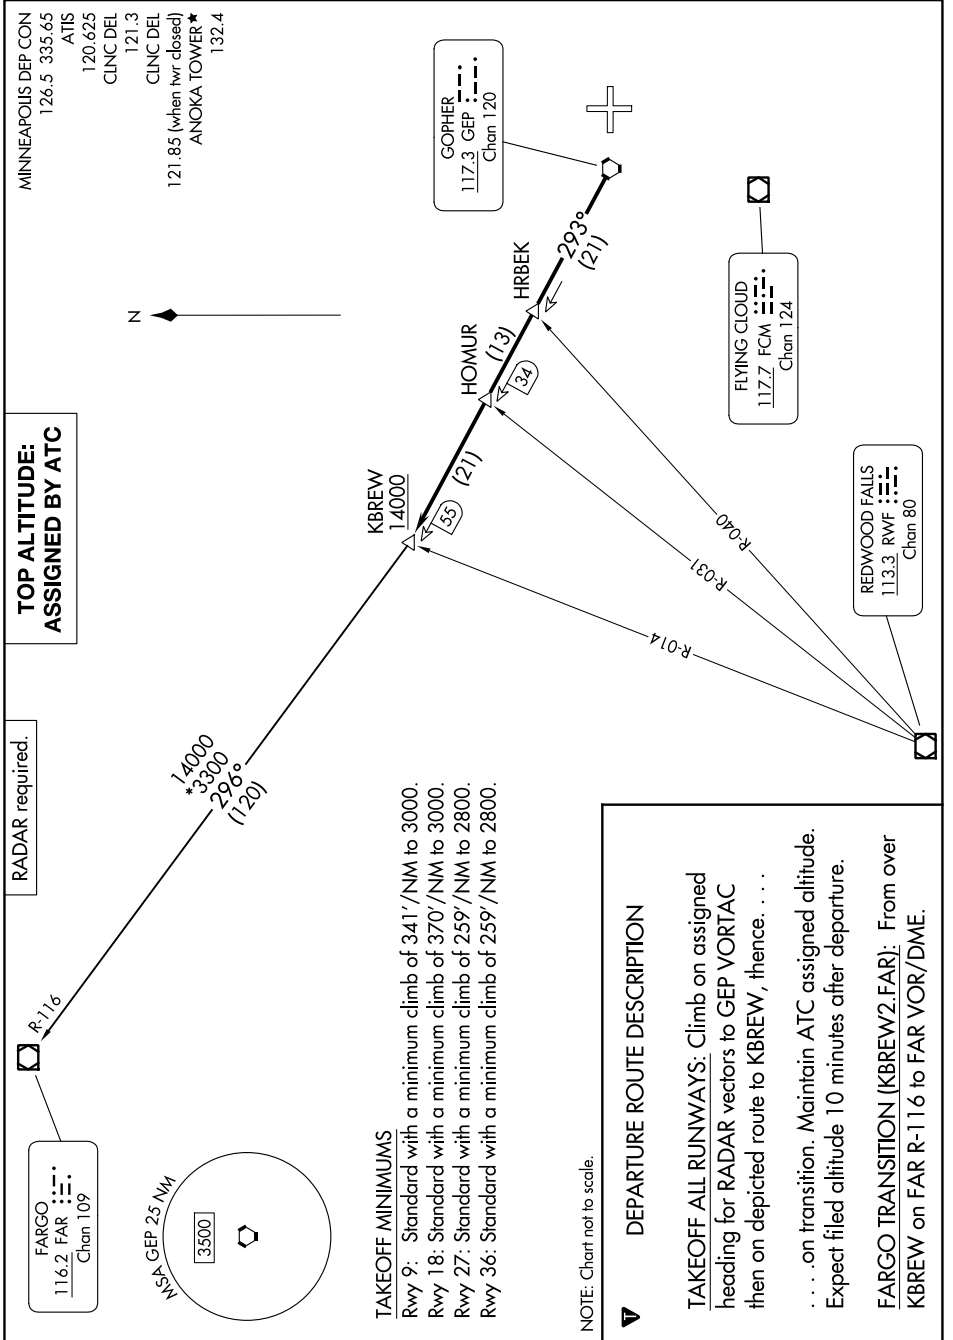

(KBREW2.KBREW) 24137
KBREW TWO DEPARTURE

ANOKA COUNTY/BLAINE (JANES FLD) (ANE)
 AL-5202 (FAA) MINNEAPOLIS, MINNESOTA

NC-1, 26 DEC 2024 to 23 JAN 2025

NC-1, 26 DEC 2024 to 23 JAN 2025

(KBREW2.KBREW) 16MAY24
KBREW TWO DEPARTURE

ANOKA COUNTY/BLAINE (JANES FLD) (ANE)
 MINNEAPOLIS, MINNESOTA