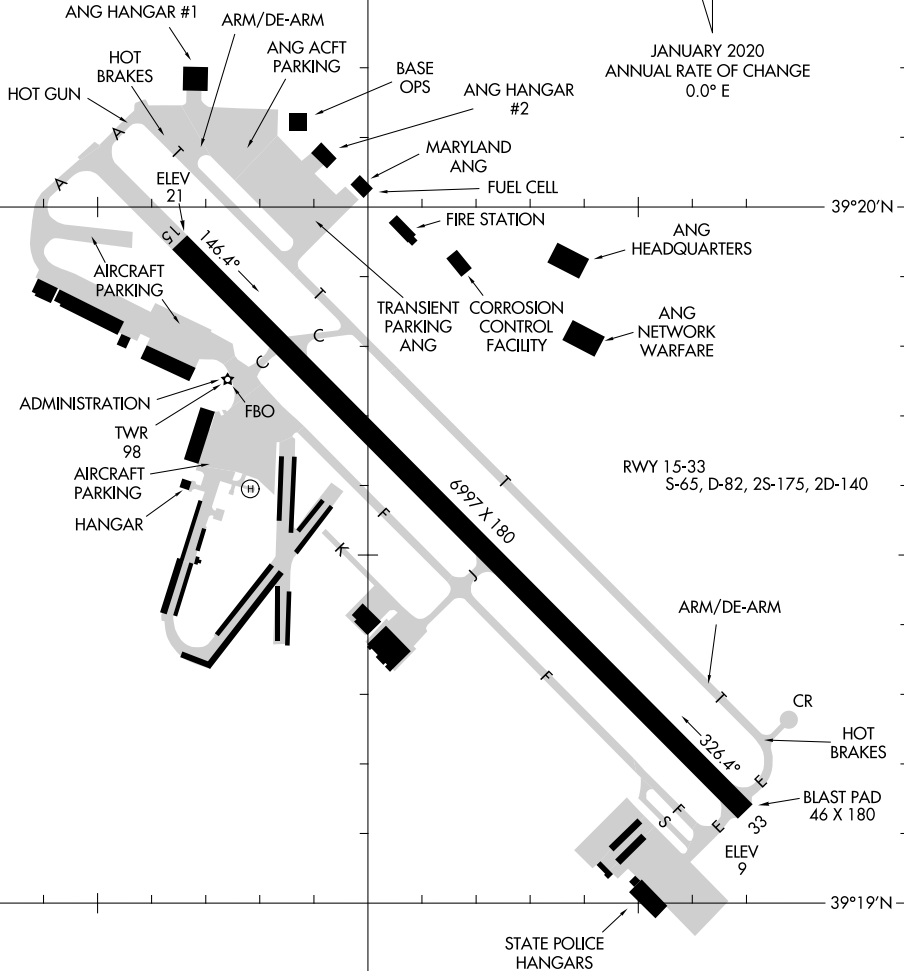

# AIRPORT DIAGRAM

AL-5222 (FAA)

MARTIN STATE (MTN)  
BALTIMORE, MARYLAND

ATIS  
124.925  
MARTIN TOWER ★  
121.3 254.425  
GND CON  
121.8 253.4

FIELD  
ELEV  
22

JANUARY 2020  
ANNUAL RATE OF CHANGE  
0.0° E

NE-3, 26 DEC 2024 to 23 JAN 2025

NE-3, 26 DEC 2024 to 23 JAN 2025

CAUTION: BE ALERT TO RUNWAY CROSSING CLEARANCES.  
READBACK OF ALL RUNWAY HOLDING INSTRUCTIONS IS REQUIRED.

76°25'W

76°24'W

# AIRPORT DIAGRAM

24305

BALTIMORE, MARYLAND  
MARTIN STATE (MTN)