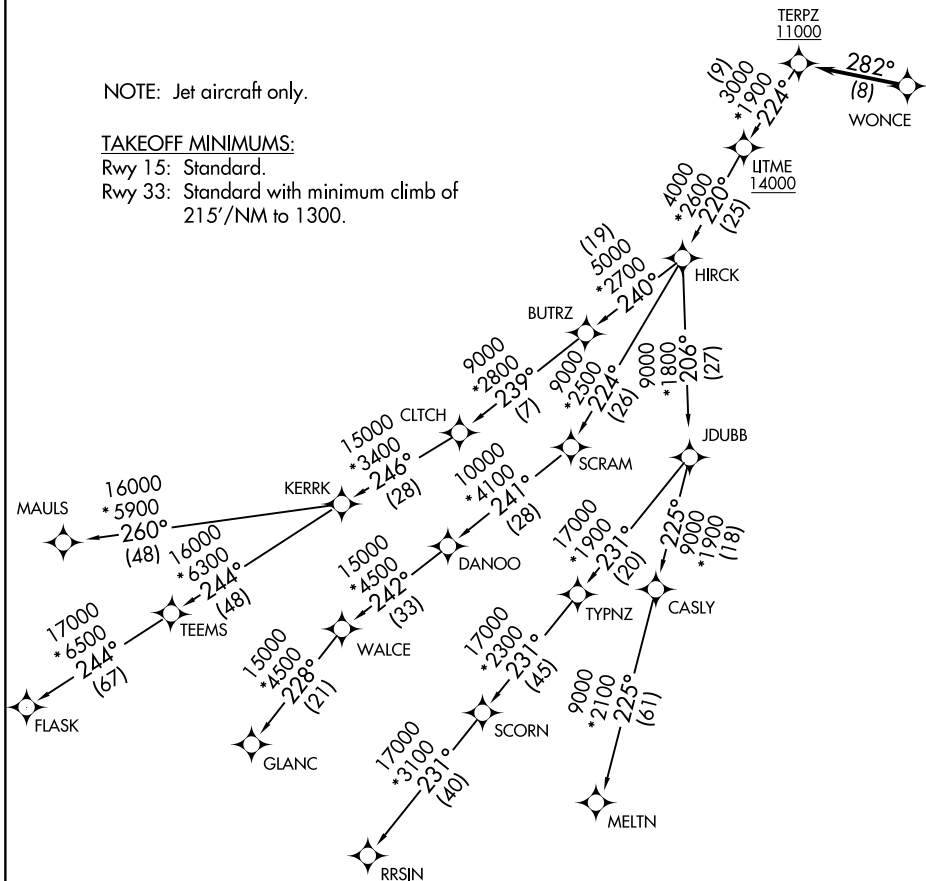

(TERPZ8.TERPZ) 24193

AL-5222 (FAA)

MARTIN STATE (MTN)

BALTIMORE, MARYLAND

TERPZ EIGHT DEPARTURE (RNAV)

POTOMAC DEP CON
 119.7 290.475
 ATIS
 124.925
 GND CON
 121.8 253.4
 MARTIN TOWER ★
 121.3 (CTAF) 254.425
 UNICOM
 122.95

RNAV 1 - DME/DME/IRU or GPS.

RADAR required.

TOP ALTITUDE:
17000

NOTE: Jet aircraft only.

TAKEOFF MINIMUMS:

Rwy 15: Standard.

Rwy 33: Standard with minimum climb of 215'/NM to 1300.

NE-3, 26 DEC 2024 to 23 JAN 2025

NE-3, 26 DEC 2024 to 23 JAN 2025

NOTE: Chart not to scale.

TERPZ EIGHT DEPARTURE (RNAV)

(TERPZ8.TERPZ) 11JUL24

BALTIMORE, MARYLAND
MARTIN STATE (MTN)