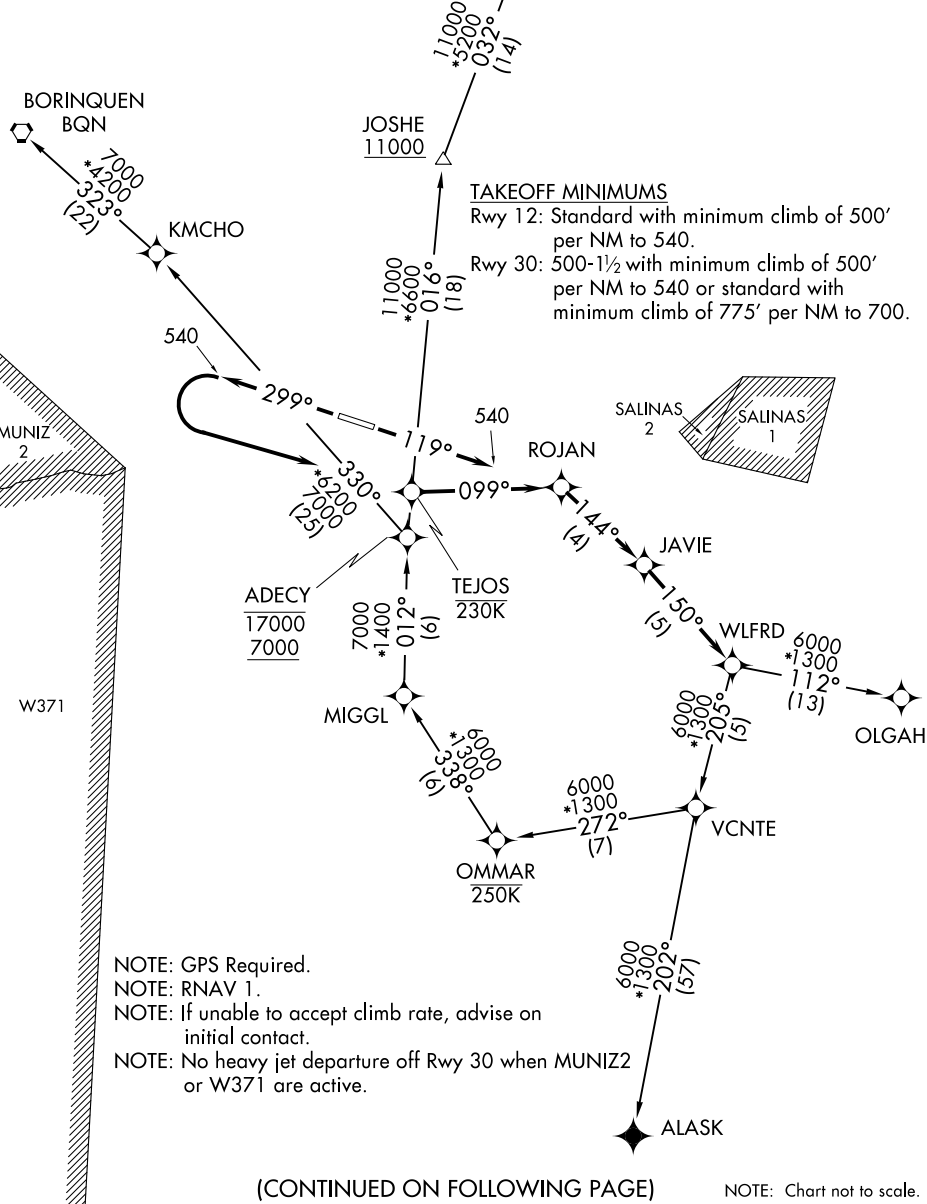

WLFRD TWO DEPARTURE (RNAV)

AL-5248 (FAA)

PONCE, PUERTO RICO

CLNC DEL
121.9
CTAF
122.7
SAN JUAN CENTER
118.75 269.0

**TOP ALTITUDE:
ASSIGNED BY ATC**

SE-3, 26 DEC 2024 to 23 JAN 2025

SE-3, 26 DEC 2024 to 23 JAN 2025

NOTE: GPS Required.
 NOTE: RNAV 1.
 NOTE: If unable to accept climb rate, advise on initial contact.
 NOTE: No heavy jet departure off Rwy 30 when MUNIZ2 or W371 are active.

(CONTINUED ON FOLLOWING PAGE)

NOTE: Chart not to scale.

WLFRD TWO DEPARTURE (RNAV)

PONCE, PUERTO RICO