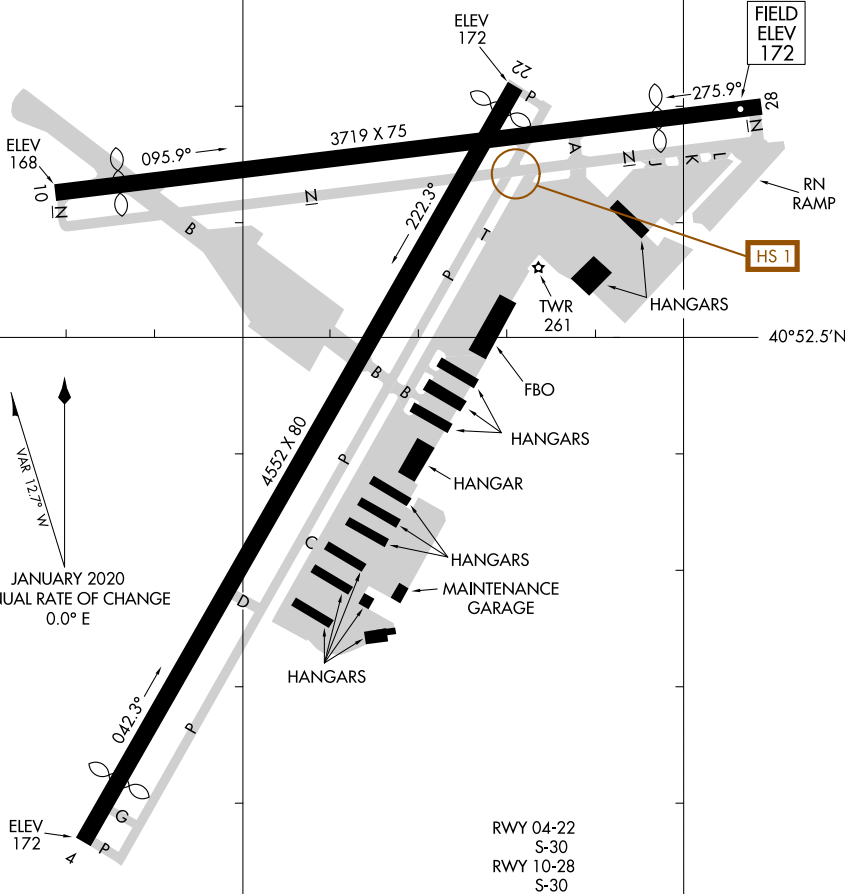

24249

# AIRPORT DIAGRAM

AL-5275 (FAA)

ESSEX COUNTY (CDW)  
CALDWELL, NEW JERSEY

ATIS  
 135.5  
 CALDWELL TOWER ★  
 119.8  
 GND CON  
 121.9  
 CLNC DEL  
 121.1  
**D**

NE-2, 26 DEC 2024 to 23 JAN 2025

NE-2, 26 DEC 2024 to 23 JAN 2025