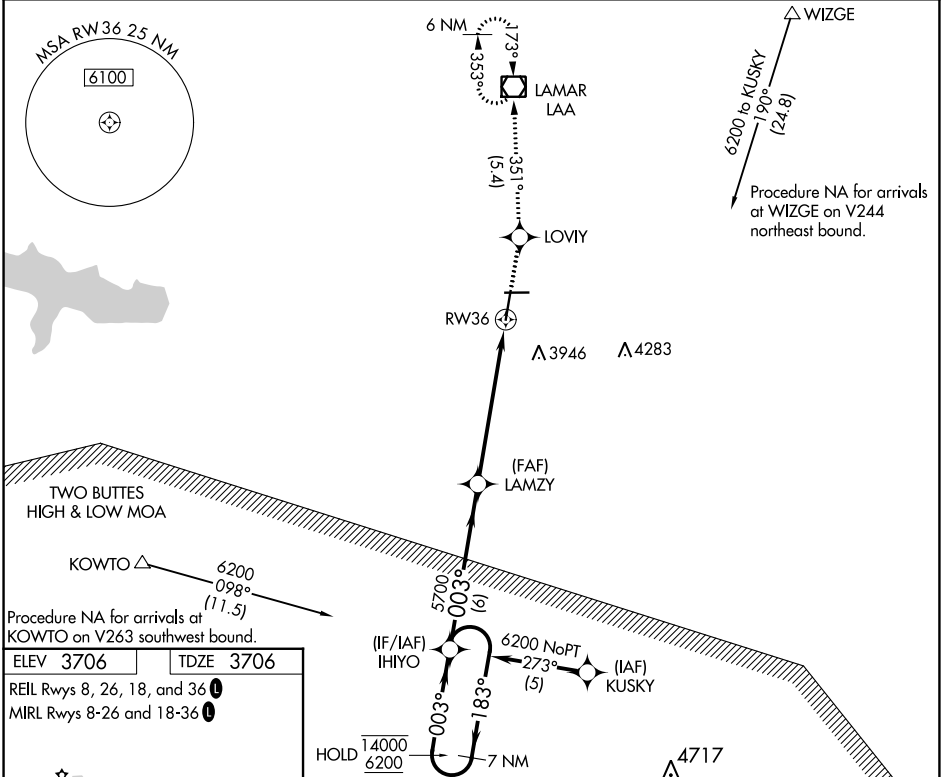

WAAS CH 99400 W36A	APP CRS 003°	Rwy Idg TDZE Apt Elev	6304 3706 3706
----------------------------------------	------------------------	-----------------------------	-------------------------------------------

RNAV (GPS) RWY 36

SOUTHEAST COLORADO RGNL (L.A.A)

RNP APCH.	MISSED APPROACH: Climb to 6000 direct LOVIY and left turn on track 351° to LAA VOR/DME and hold.
<p>▼ Rwy 36 helicopter visibility reduction below 3/4 SM NA. For uncompensated</p> <p>▲ Baro-VNAV systems, LNAV/VNAV NA below -22°C or above 54°C.</p>	

ASOS 135.625	DENVER CENTER 133.4 377.175	UNICOM 122.8 (CTAF)
------------------------	---------------------------------------	-------------------------------

CATEGORY	A	B	C	D
LPV DA		3956-1	250 (300-1)	
LNAV/VNAV DA		4250-2	544 (600-2)	
LNAV MDA	4400-1	694 (700-1)	4400-2 694 (700-2)	4400-2 1/4 694 (700-2 1/4)

SW-1, 26 DEC 2024 to 23 JAN 2025

SW-1, 26 DEC 2024 to 23 JAN 2025