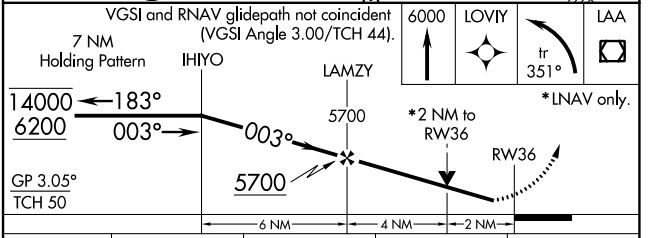

WAAS CH 99400 W36A	APP CRS 003°	Rwy Idg TDZE Apt Elev	6304 3706 3706

RNAV (GPS) RWY 36

SOUTHEAST COLORADO RGNL (L.A.A)

RNP APCH.	MISSED APPROACH: Climb to 6000 direct LOVIY and left turn on track 351° to LAA VOR/DME and hold.
▼ Rwy 36 helicopter visibility reduction below 3/4 SM NA. For uncompensated ▲ Baro-VNAV systems, LNAV/VNAV NA below -22°C or above 54°C.	

ASOS 135.625	DENVER CENTER 133.4 377.175	UNICOM 122.8 (CTAF)

CATEGORY	A	B	C	D
LPV DA		3956-1	250 (300-1)	
LNAV/VNAV DA		4250-2	544 (600-2)	
LNAV MDA	4400-1	694 (700-1)	4400-2 694 (700-2)	4400-2 1/4 694 (700-2 1/4)

SW-1, 26 DEC 2024 to 23 JAN 2025

SW-1, 26 DEC 2024 to 23 JAN 2025