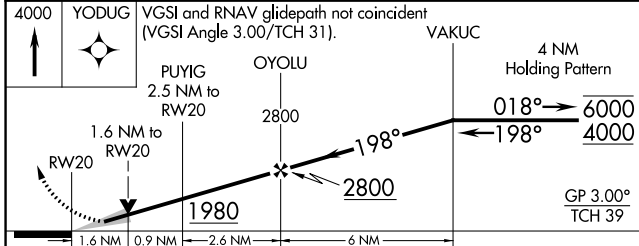

WAAS CH 82528 W20A	APP CRS 198°	Rwy Idg TDZE Apt Elev	5000 1151 1165

RNAV (GPS) RWY 20

ATLANTIC MUNI (AIO)

RNP APCH - GPS.	MISSED APPROACH: Climb to 4000 direct YODUG and hold, continue climb-in-hold to 4000.

AWOS-3 127.825	MINNEAPOLIS CENTER 119.6 290.4	UNICOM 122.7 (CTAF)

CATEGORY	A	B	C	D
LPV DA	1447-1 296 (300-1)			NA
LNAV/VNAV DA	1733-1¾ 582 (600-1¾)			NA
LNAV MDA	1680-1	529 (600-1)	1680-1½ 529 (600-1½)	NA
CIRCLING	1760-1 595 (600-1)	1920-1 755 (800-1)	1920-2¼ 755 (800-2¼)	NA