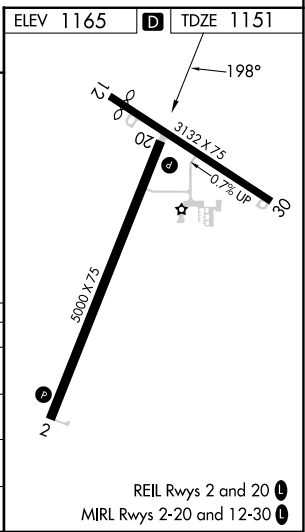

NC-3, 26 DEC 2024 to 23 JAN 2025

NC-3, 26 DEC 2024 to 23 JAN 2025