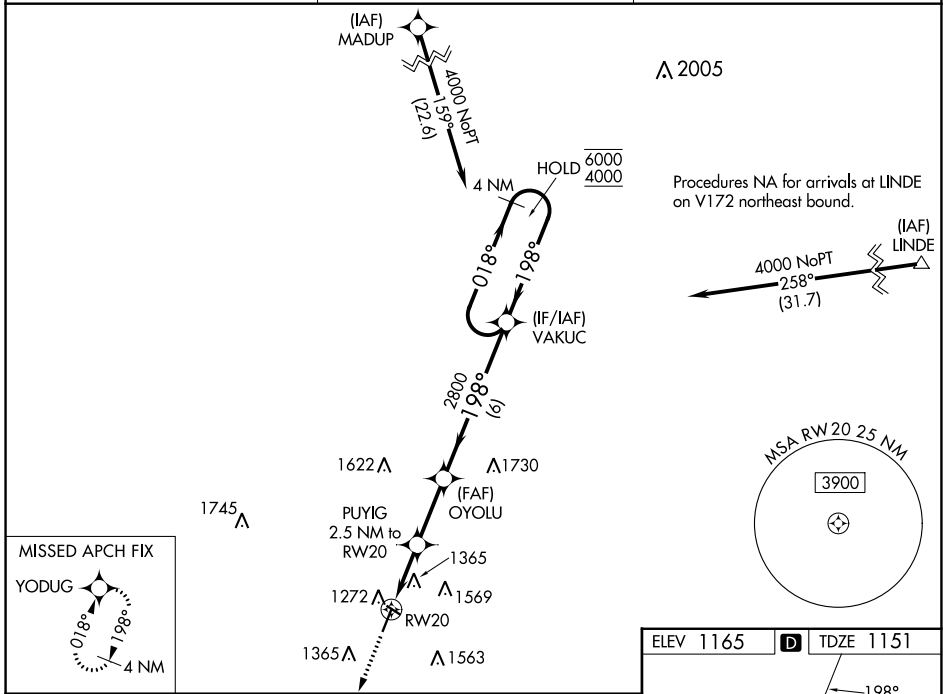

WAAS CH 82528 W20A	APP CRS 198°	Rwy Idg TDZE Apt Elev	5000 1151 1165
--	------------------------	-----------------------------	---

RNAV (GPS) RWY 20

ATLANTIC MUNI (AIO)

RNP APCH - GPS.	MISSED APPROACH: Climb to 4000 direct YODUG and hold, continue climb-in-hold to 4000.
-----------------	---

AWOS-3 127.825	MINNEAPOLIS CENTER 119.6 290.4	UNICOM 122.7 (CTAF)
--------------------------	--	-------------------------------

CATEGORY	A	B	C	D
LPV DA	1447-1 296 (300-1)			NA
LNAV/VNAV DA	1733-1¾ 582 (600-1¾)			NA
LNAV MDA	1680-1	529 (600-1)	1680-1½ 529 (600-1½)	NA
CIRCLING	1760-1 595 (600-1)	1920-1 755 (800-1)	1920-2¼ 755 (800-2¼)	NA

NC-3, 26 DEC 2024 to 23 JAN 2025

NC-3, 26 DEC 2024 to 23 JAN 2025