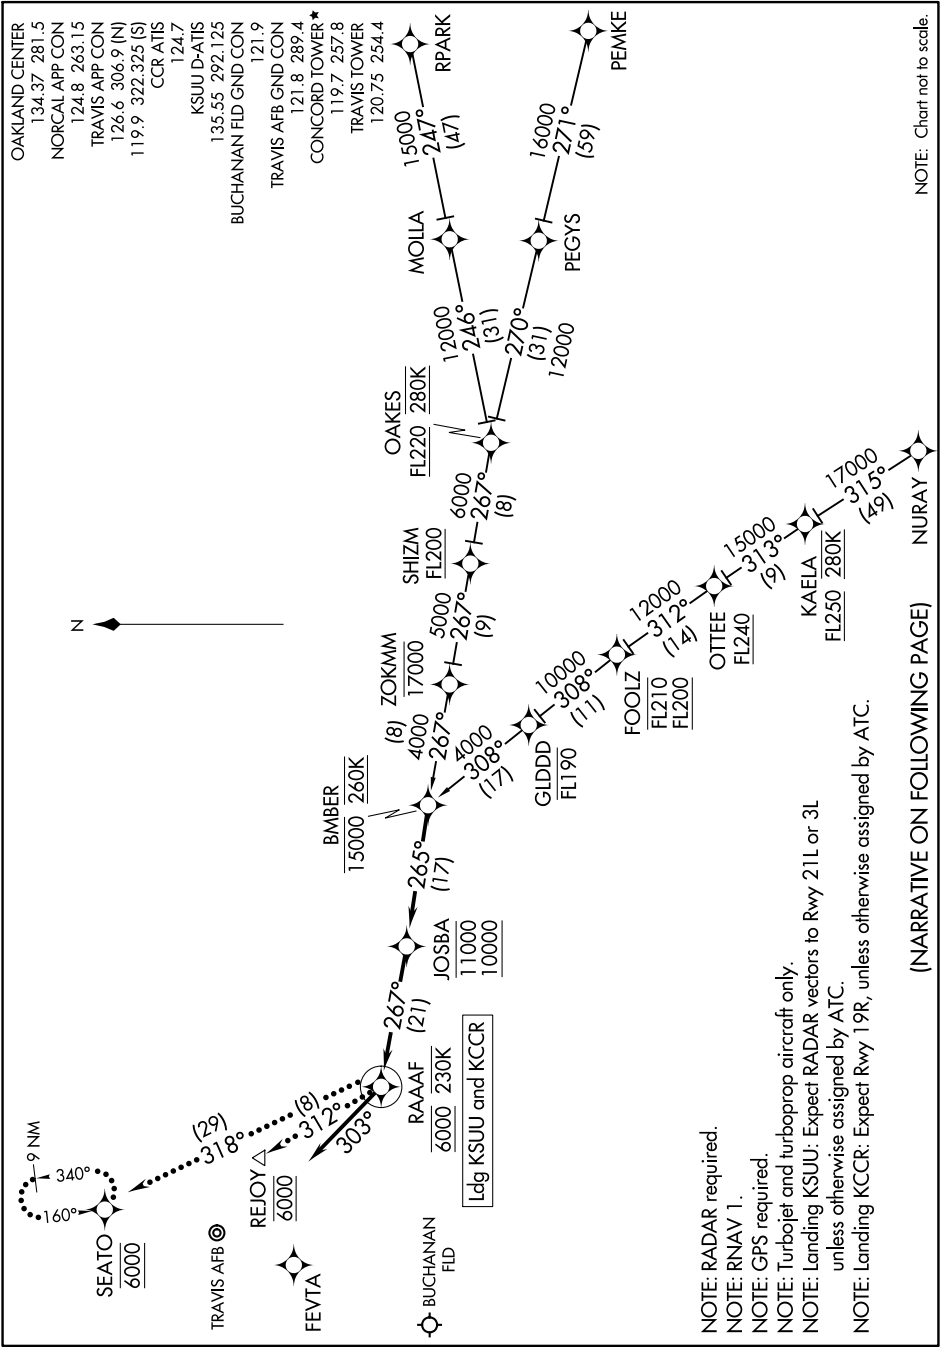

BMBER ONE ARRIVAL (RNAV)

AL-5320 (FAA)

CONCORD, CALIFORNIA

SW-2, 26 DEC 2024 to 23 JAN 2025

NOTE: Chart not to scale.

(NARRATIVE ON FOLLOWING PAGE)

SW-2, 26 DEC 2024 to 23 JAN 2025

BMBER ONE ARRIVAL (RNAV)

CONCORD, CALIFORNIA