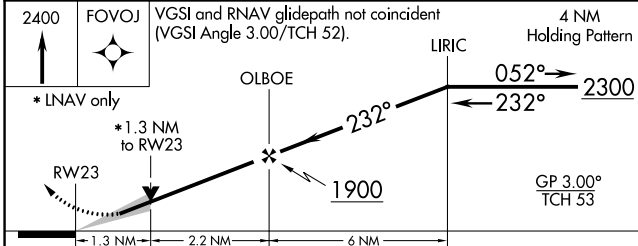

WAAS CH 86211 W23A	APP CRS 232°	Rwy Idg 6001 TDZE 723 Apt Elev 727
--	------------------------	---

RNAV (GPS) RWY 23

WAUKEGAN NTL (UGN)

⚠ Circling to Rwy 14, 32 NA at night. For uncompensated Baro-VNAV systems, LNAV/VNAV NA below -16° C (4° F) or above 54° C (130° F). DME/DME RNP-0.3 NA. For inoperative ALS, increase LNAV/VNAV all Cats visibility to ½ SM.

MALS MISSED APPROACH: Climb to 2400 direct FOVOJ and hold.

ATIS 132.4	CHICAGO APP CON 120.55	WAUKEGAN TOWER ★ 120.05 (CTAF) 0 273.55	GND CON 121.65
----------------------	----------------------------------	---	--------------------------