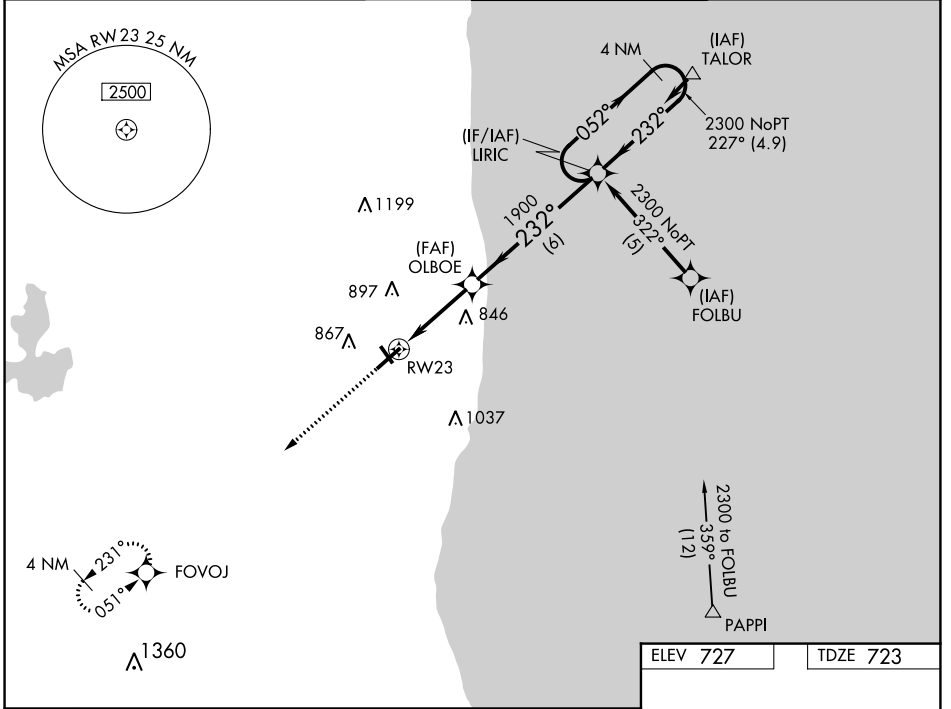

WAAS CH 86211 W23A	APP CRS 232°	Rwy Idg 6001 TDZE 723 Apt Elev 727
--	------------------------	---

RNAV (GPS) RWY 23

WAUKEGAN NTL (UGN)

⚠ Circling to Rwy 14, 32 NA at night. For uncompensated Baro-VNAV systems, LNAV/VNAV NA below -16° C (4° F) or above 54° C (130° F). DME/DME RNP-0.3 NA. For inoperative ALS, increase LNAV/VNAV all Cats visibility to ½ SM.

MALS MISSED APPROACH: Climb to 2400 direct FOVOJ and hold.

ATIS 132.4	CHICAGO APP CON 120.55	WAUKEGAN TOWER ★ 120.05 (CTAF) 0 273.55	GND CON 121.65
----------------------	----------------------------------	---	--------------------------

CATEGORY	A	B	C	D
LPV DA	980-½ 257 (300-½)			
LNAV/VNAV DA	1020-½ 297 (300-½)		1020-¾ 297 (300-¾)	
LNAV MDA	1160-½ 437 (500-½)		1160-¾ 437 (500-¾)	
C CIRCLING	1220-1 493 (500-1)		1400-2¼ 673 (700-2¼)	

EC-3, 26 DEC 2024 to 23 JAN 2025

EC-3, 26 DEC 2024 to 23 JAN 2025