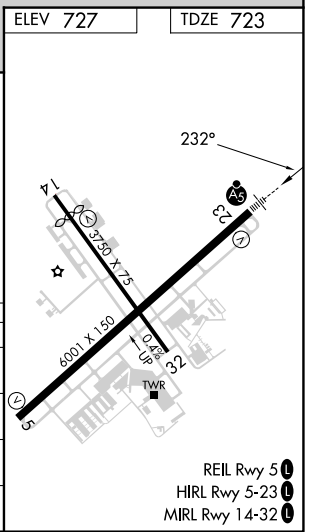

WAAS CH 86211 W23A	APP CRS 232°	Rwy Idg 6001 TDZE 723 Apt Elev 727
--	------------------------	---

RNAV (GPS) RWY 23

WAUKEGAN NTL (UGN)

⚠ Circling to Rwy 14, 32 NA at night. For uncompensated Baro-VNAV systems, LNAV/VNAV NA below -16° C (4° F) or above 54° C (130° F). DME/DME RNP-0.3 NA. For inoperative ALS, increase LNAV/VNAV all Cats visibility to ½ SM.

MALS MISSED APPROACH: Climb to 2400 direct FOVOJ and hold.

ATIS 132.4	CHICAGO APP CON 120.55	WAUKEGAN TOWER ★ 120.05 (CTAF) 0 273.55	GND CON 121.65
----------------------	----------------------------------	---	--------------------------

CATEGORY	A	B	C	D
LPV DA	980-½ 257 (300-½)			
LNAV/VNAV DA	1020-½ 297 (300-½)		1020-¾ 297 (300-¾)	
LNAV MDA	1160-½ 437 (500-½)		1160-¾ 437 (500-¾)	
C CIRCLING	1220-1 493 (500-1)		1400-2¼ 673 (700-2¼)	

EC-3, 26 DEC 2024 to 23 JAN 2025