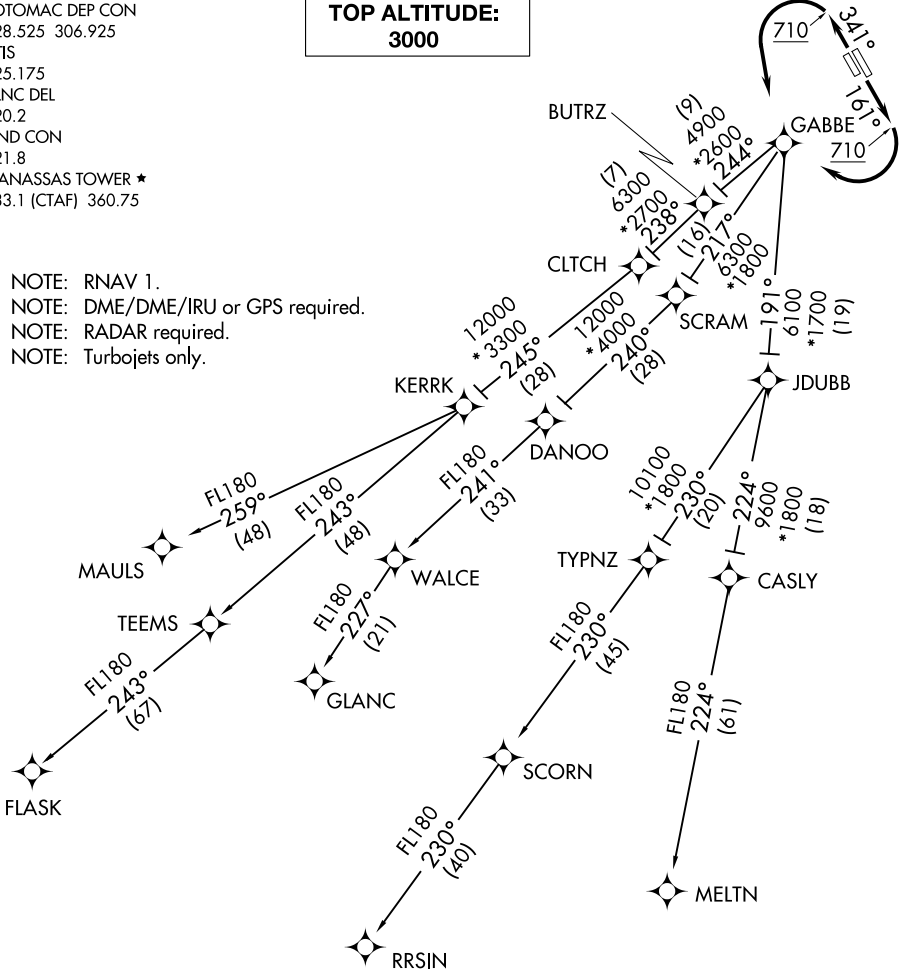

(GABBE3.GABBE) 24193

GABBE THREE DEPARTURE(RNAV)

AL-5326 (FAA)

MANASSAS RGNL/HARRY P DAVIS FLD (HEF)

WASHINGTON, DC

POTOMAC DEP CON
 128.525 306.925
 ATIS
 125.175
 CLNC DEL
 120.2
 GND CON
 121.8
 MANASSAS TOWER ★
 133.1 (CTAF) 360.75

**TOP ALTITUDE:
 3000**

- NOTE: RNAV 1.
- NOTE: DME/DME/IRU or GPS required.
- NOTE: RADAR required.
- NOTE: Turbojets only.

TAKEOFF MINIMUMS:

Rwys 16L/R, 34L/R: Standard with minimum climb
 of 500' per NM to 710.

(NARRATIVE ON FOLLOWING PAGE)

NOTE: Chart not to scale.

GABBE THREE DEPARTURE(RNAV)

(GABBE3.GABBE) 26MAR20

MANASSAS RGNL/HARRY P DAVIS FLD (HEF)

WASHINGTON, DC

NE-3, 26 DEC 2024 to 23 JAN 2025

NE-3, 26 DEC 2024 to 23 JAN 2025