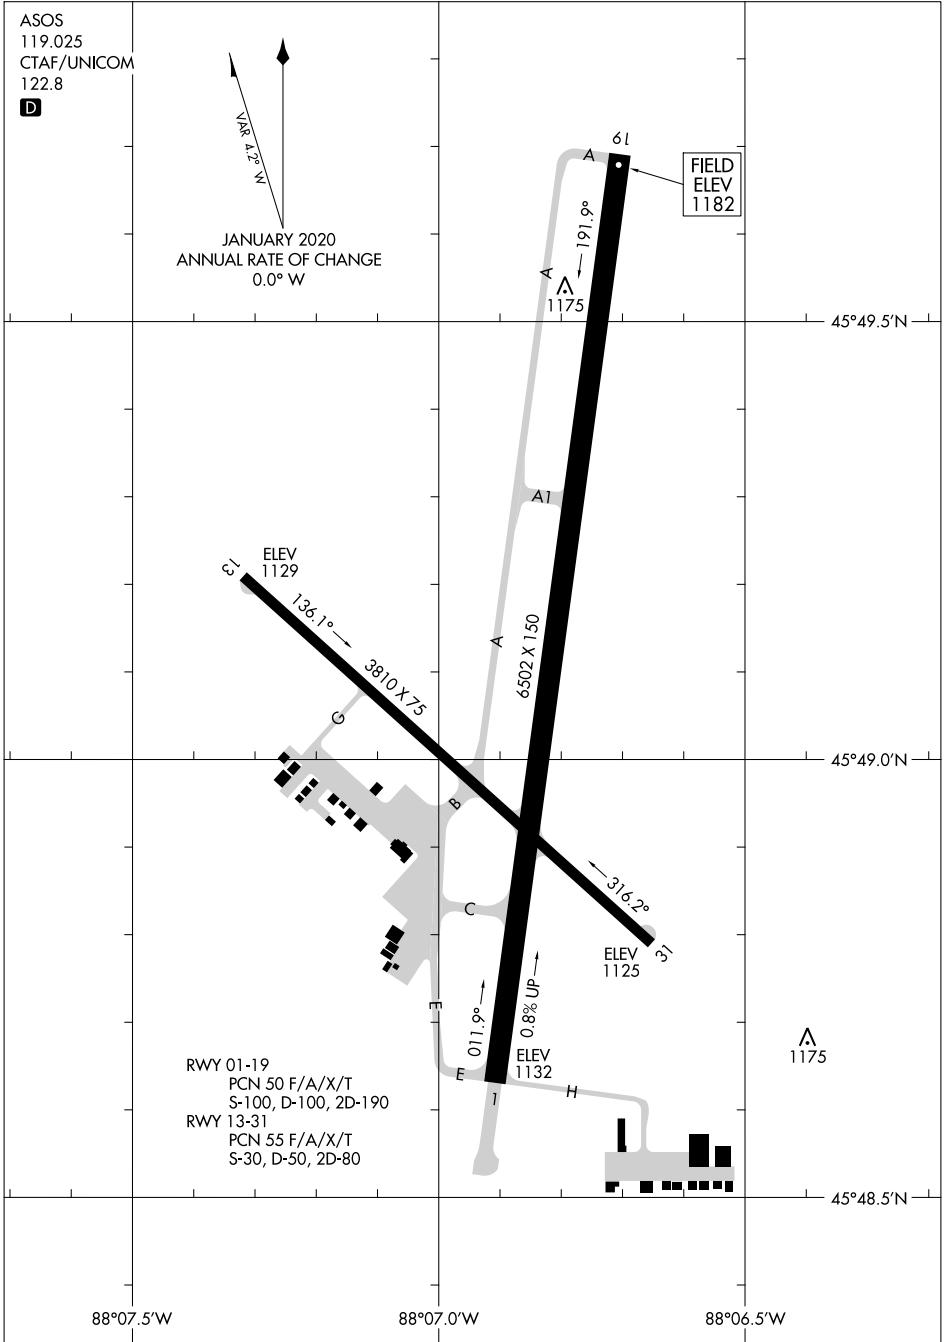

24249

AIRPORT DIAGRAM

AL-5347 (FAA)

FORD (IMT)
IRON MOUNTAIN KINGSFORD, MICHIGAN

AIRPORT DIAGRAM

24249

IRON MOUNTAIN KINGSFORD, MICHIGAN
FORD (IMT)