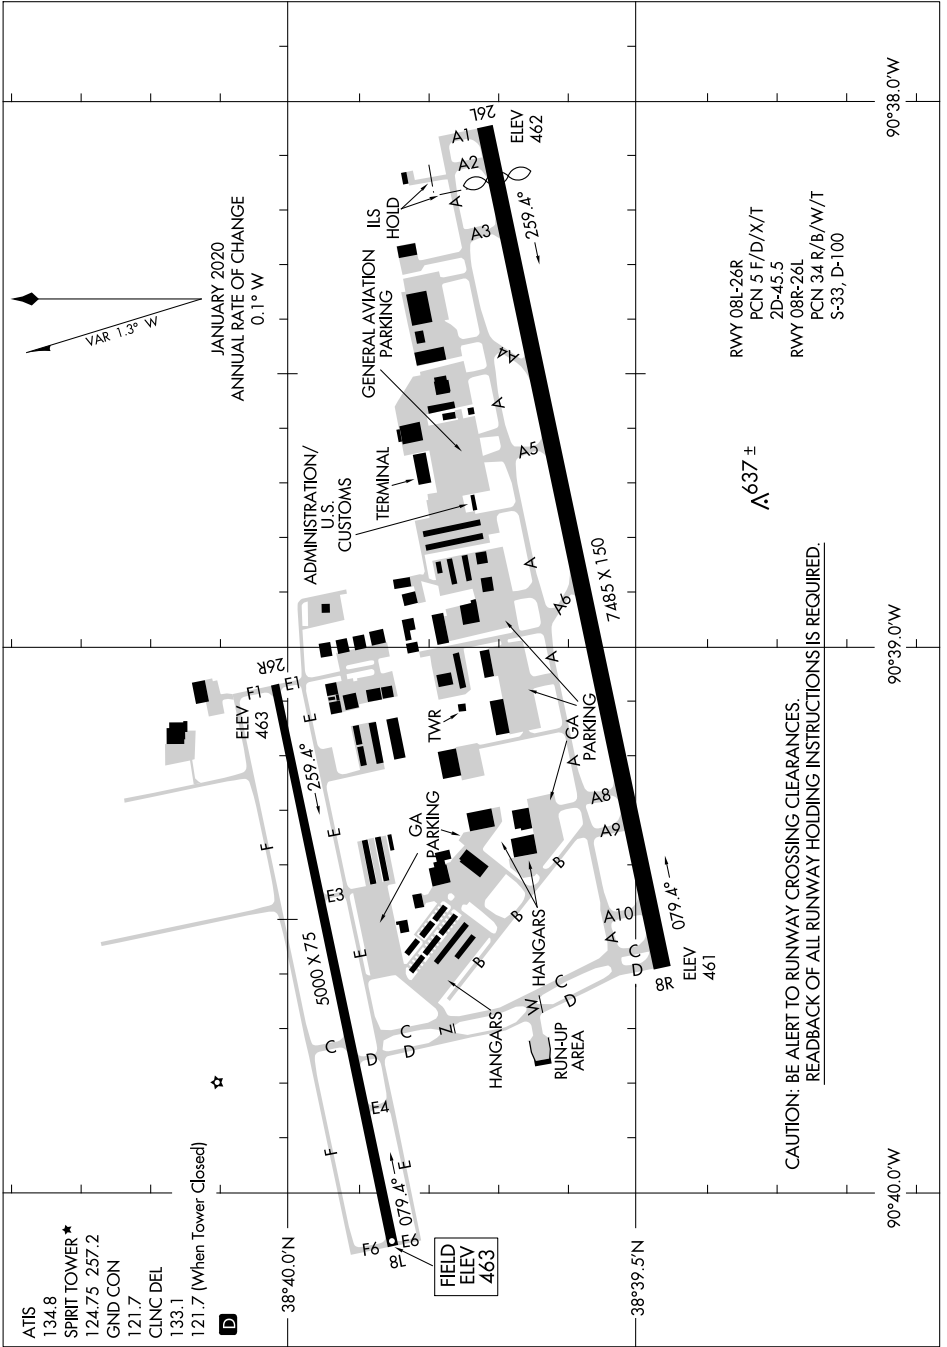

AIRPORT DIAGRAM

AL-5400 (FAA)

SPIRIT OF ST LOUIS (SUS)
ST. LOUIS, MISSOURI

NC-3, 26 DEC 2024 to 23 JAN 2025

NC-3, 26 DEC 2024 to 23 JAN 2025

AIRPORT DIAGRAM

ST. LOUIS, MISSOURI
SPIRIT OF ST LOUIS (SUS)