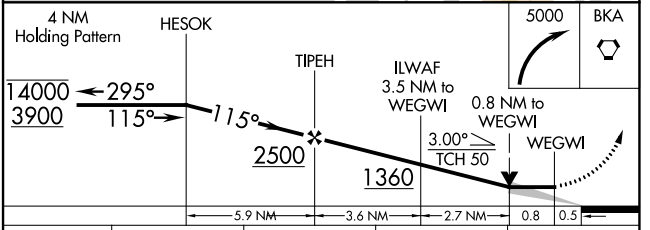

CATEGORY	A	B	C	D
LP MDA	500-1	476 (500-1)	500-1³/₈	476 (500-1¹/₂)
LNAV MDA	1300-1¹/₄ 1276 (1300-1¹/₄)	1300-1¹/₂ 1276 (1300-1¹/₂)	1300-3	1276 (1300-3)
C CIRCLING	1300-1¹/₄ 1273 (1300-1¹/₄)	1300-1¹/₂ 1273 (1300-1¹/₂)	1300-3 1273 (1300-3)	1660-3 1633 (1700-3)

AK, 26 DEC 2024 to 20 FEB 2025

AK, 26 DEC 2024 to 20 FEB 2025