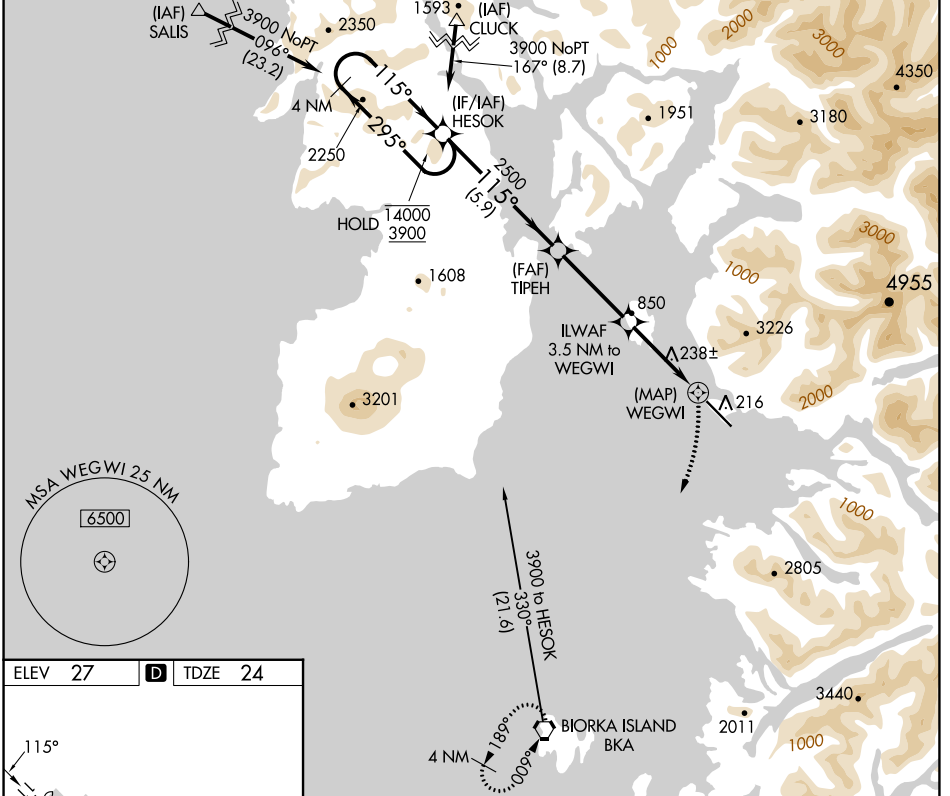

WAAS CH 56632	APP CRS 115°	Rwy Idg TDZE Apt Elev	6500 24 27

RNAV (GPS) RWY 11

SITKA ROCKY GUTIERREZ (SIT)(PASI)

RNP APCH.
▼ When local altimeter setting not received, procedure NA.
▲ Circling NA northeast of Rwy 11-29.

MISSED APPROACH: Climbing right turn to 5000 direct BKA VORTAC and hold, continue climb-in-hold to 5000.

AFIS 135.9	ANCHORAGE CENTER 126.1 335.5	SITKA RADIO 123.6 (CTAF) 122.2	UNICOM 122.95

ELEV 27	D TDZE 24