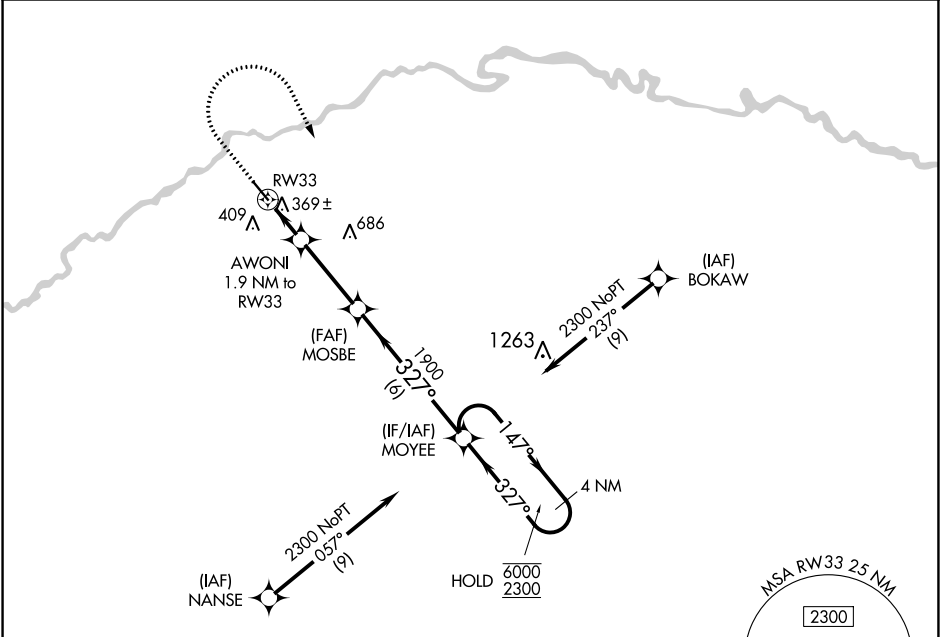

APP CRS	Rwy ldg	5012
327°	TDZE	255
	Apt Elev	255

RNAV (GPS) RWY 33

HAZLEHURST (AZE)

RNP APCH - GPS.	MISSED APPROACH: Climb to 1000, then climbing right turn to 2300 direct MOYEE and hold.
<p>▼ Straight-in Rwy 33 NA at night, Circling Rwy 33 NA at night.</p> <p>▲ Rwy 33 helicopter visibility reduction below 1 SM NA.</p>	

AWOS-3 119.125	JACKSONVILLE CENTER 127.575 269.025	UNICOM 122.8 (CTAF) 0
--------------------------	---	---------------------------------

ELEV 255	TDZE 255
----------	----------

CATEGORY	A	B	C	D
LNAV MDA	620-1		365 (400-1)	
CIRCLING	720-1	465 (500-1)	820-1½ 565 (600-1½)	1000-2¼ 745 (800-2¼)

SE-4, 26 DEC 2024 to 23 JAN 2025

SE-4, 26 DEC 2024 to 23 JAN 2025