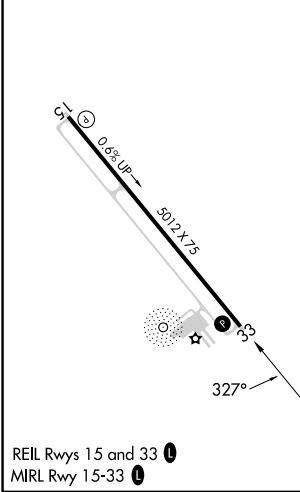

CATEGORY	A	B	C	D
LNAV MDA	620-1		365 (400-1)	
CIRCLING	720-1	465 (500-1)	820-1½ 565 (600-1½)	1000-2¼ 745 (800-2¼)

SE-4, 26 DEC 2024 to 23 JAN 2025

SE-4, 26 DEC 2024 to 23 JAN 2025