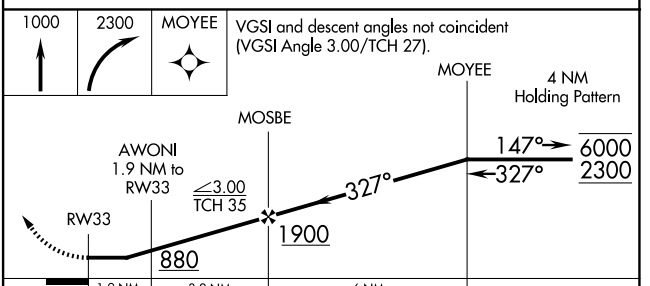

APP CRS	Rwy ldg	5012
327°	TDZE	255
	Apt Elev	255

RNAV (GPS) RWY 33

HAZLEHURST (AZE)

RNP APCH - GPS.	MISSED APPROACH: Climb to 1000, then climbing right turn to 2300 direct MOYEE and hold.
<p>▼ Straight-in Rwy 33 NA at night, Circling Rwy 33 NA at night.</p> <p>▲ Rwy 33 helicopter visibility reduction below 1 SM NA.</p>	

AWOS-3 119.125	JACKSONVILLE CENTER 127.575 269.025	UNICOM 122.8 (CTAF) 0
--------------------------	---	---------------------------------

ELEV 255	TDZE 255
----------	----------

CATEGORY	A	B	C	D
LNAV MDA	620-1		365 (400-1)	
CIRCLING	720-1	465 (500-1)	820-1½ 565 (600-1½)	1000-2¼ 745 (800-2¼)