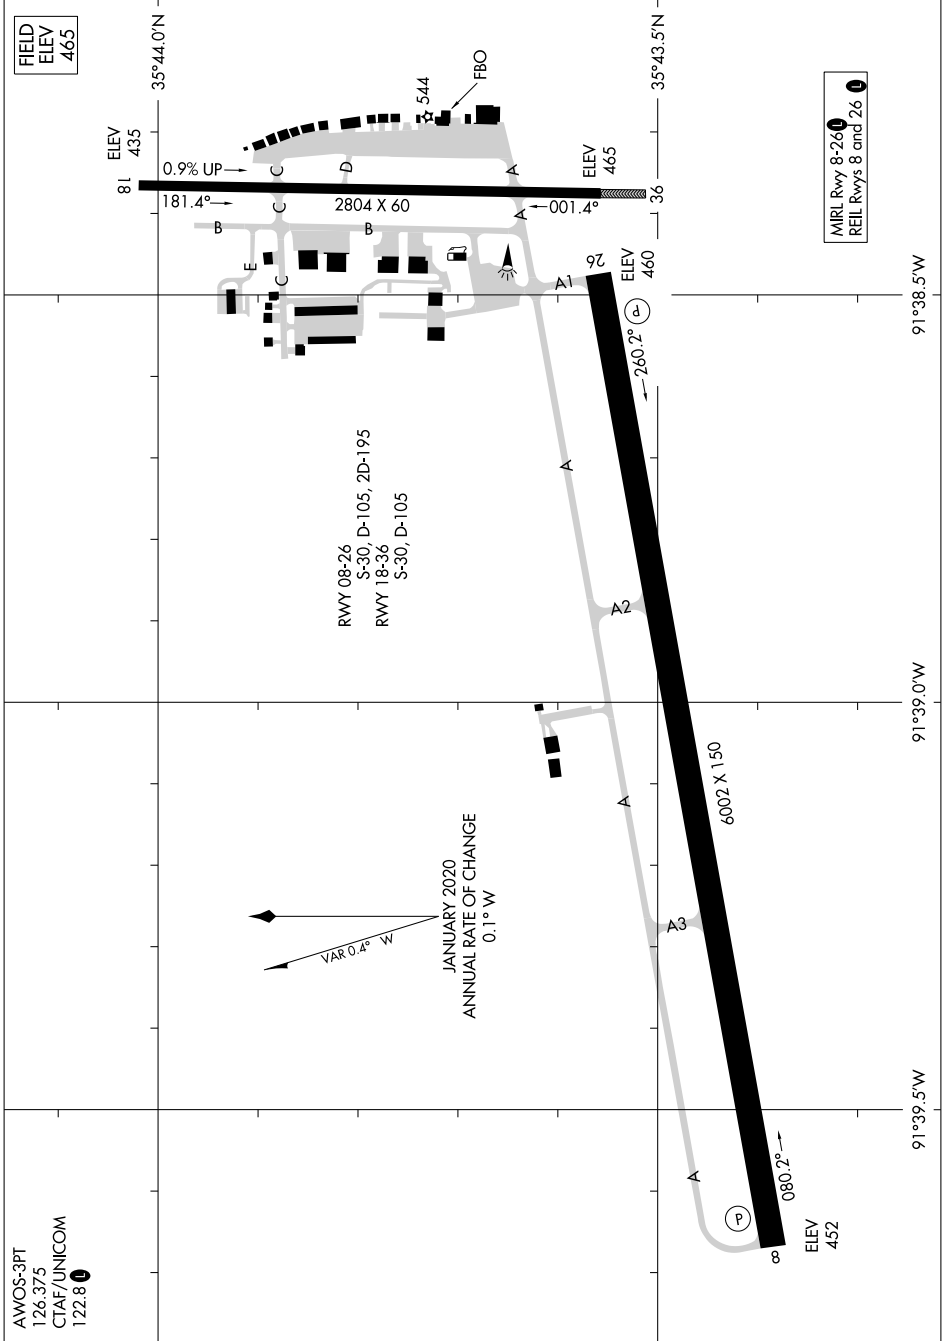

24305

AIRPORT DIAGRAM

AL-5442 (FAA)

BATESVILLE RGNL (BVX)
BATESVILLE, ARKANSAS

SC-1, 26 DEC 2024 to 23 JAN 2025

SC-1, 26 DEC 2024 to 23 JAN 2025

AWOS-3PT
126.375
CTAF/UNICOM
122.8

AIRPORT DIAGRAM

24305

BATESVILLE, ARKANSAS
BATESVILLE RGNL (BVX)