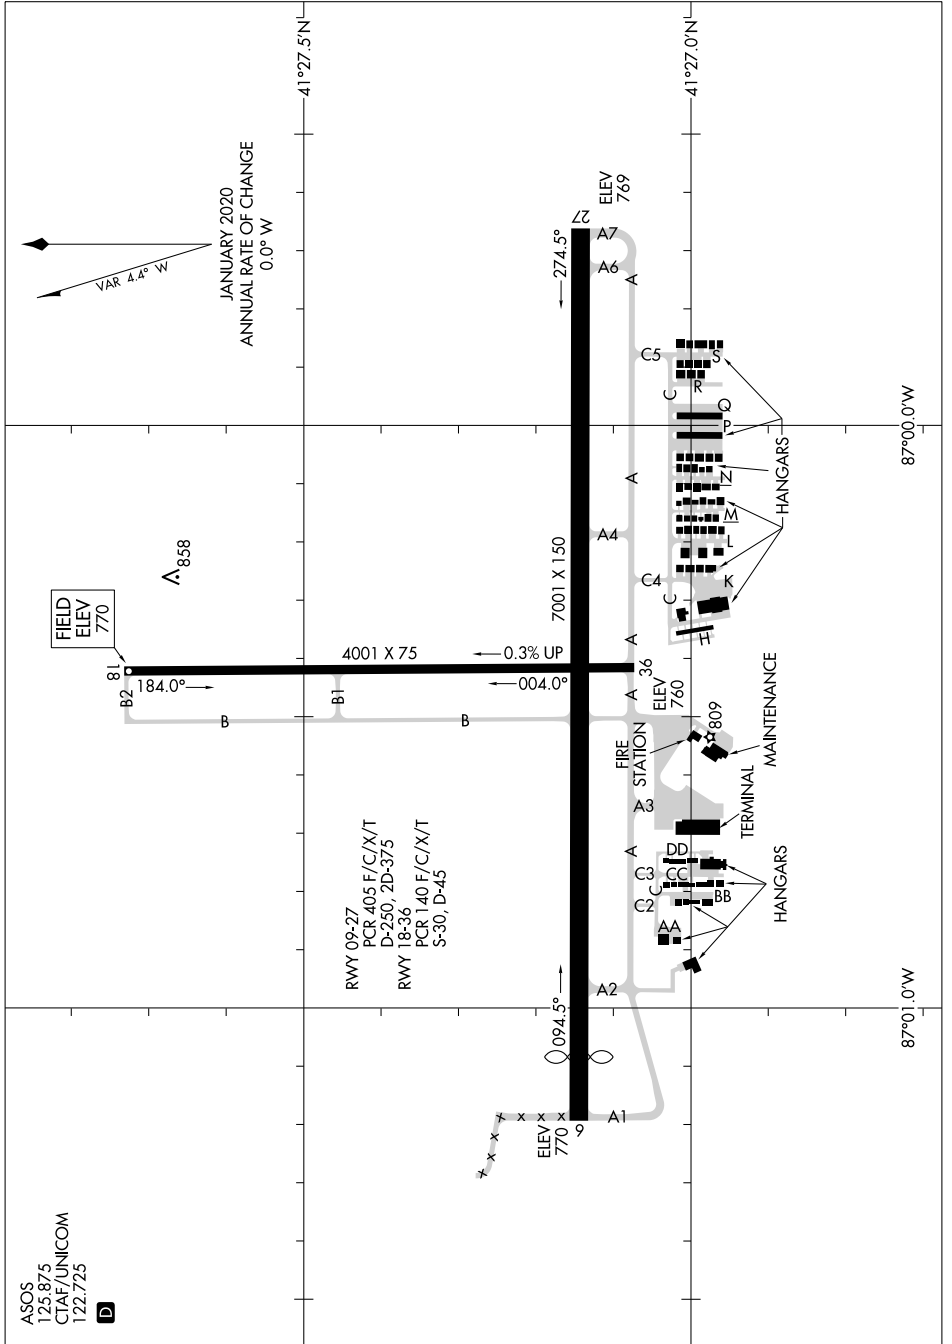

AIRPORT DIAGRAM

AL-5460 (FAA)

PORTER COUNTY RGNL (VPZ)
VALPARAISO, INDIANA

EC-2, 26 DEC 2024 to 23 JAN 2025

EC-2, 26 DEC 2024 to 23 JAN 2025

AIRPORT DIAGRAM

VALPARAISO, INDIANA
PORTER COUNTY RGNL (VPZ)

ASOS
125.875
CTAF/UNICOM
122.725
D