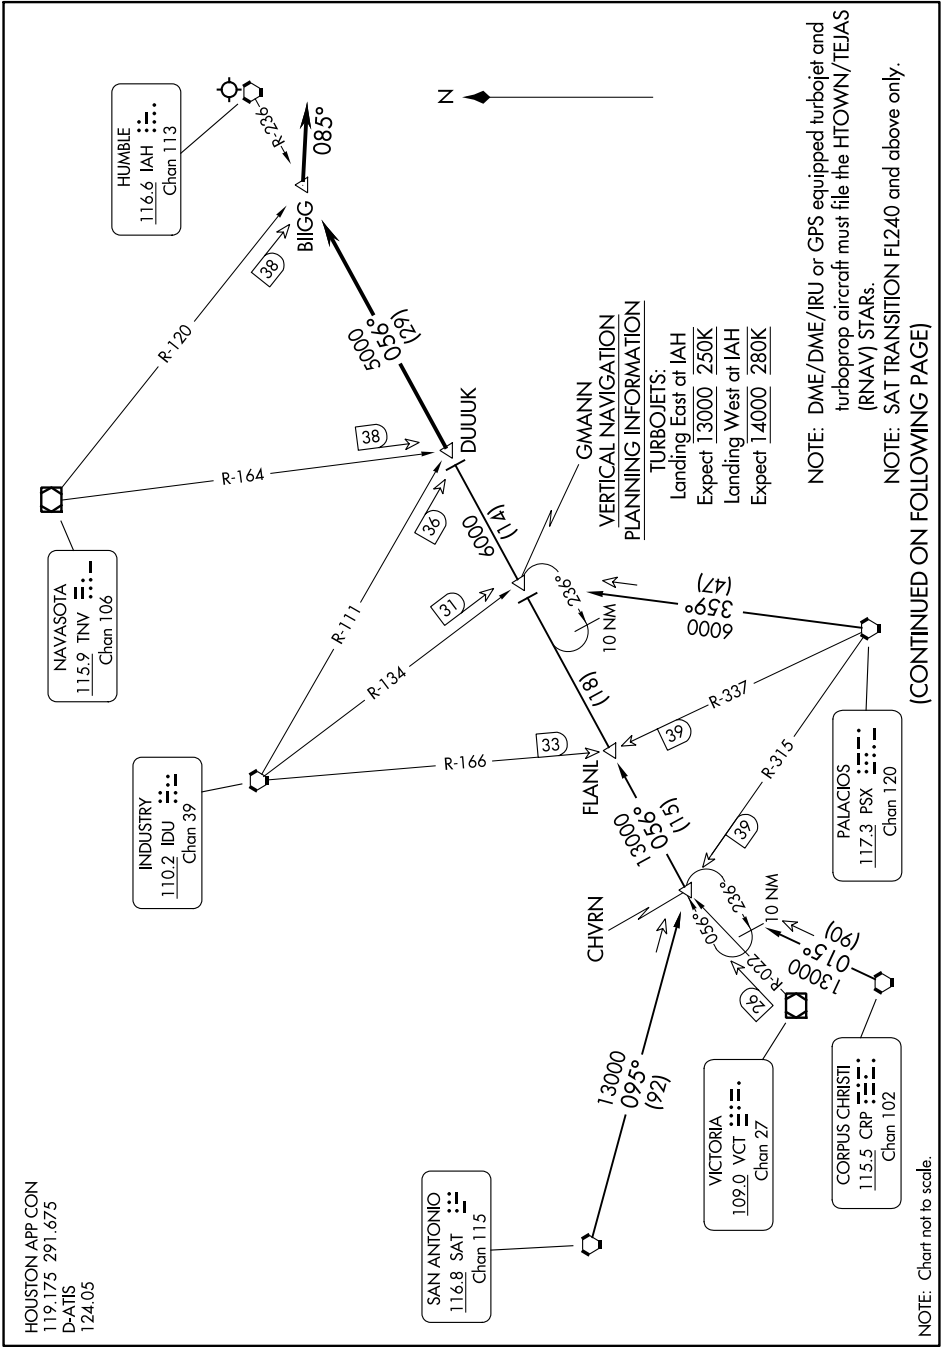

# DUUUK THREE ARRIVAL

SC-5, 26 DEC 2024 to 23 JAN 2025

NOTE: Chart not to scale.

(CONTINUED ON FOLLOWING PAGE)

SC-5, 26 DEC 2024 to 23 JAN 2025

# DUUUK THREE ARRIVAL