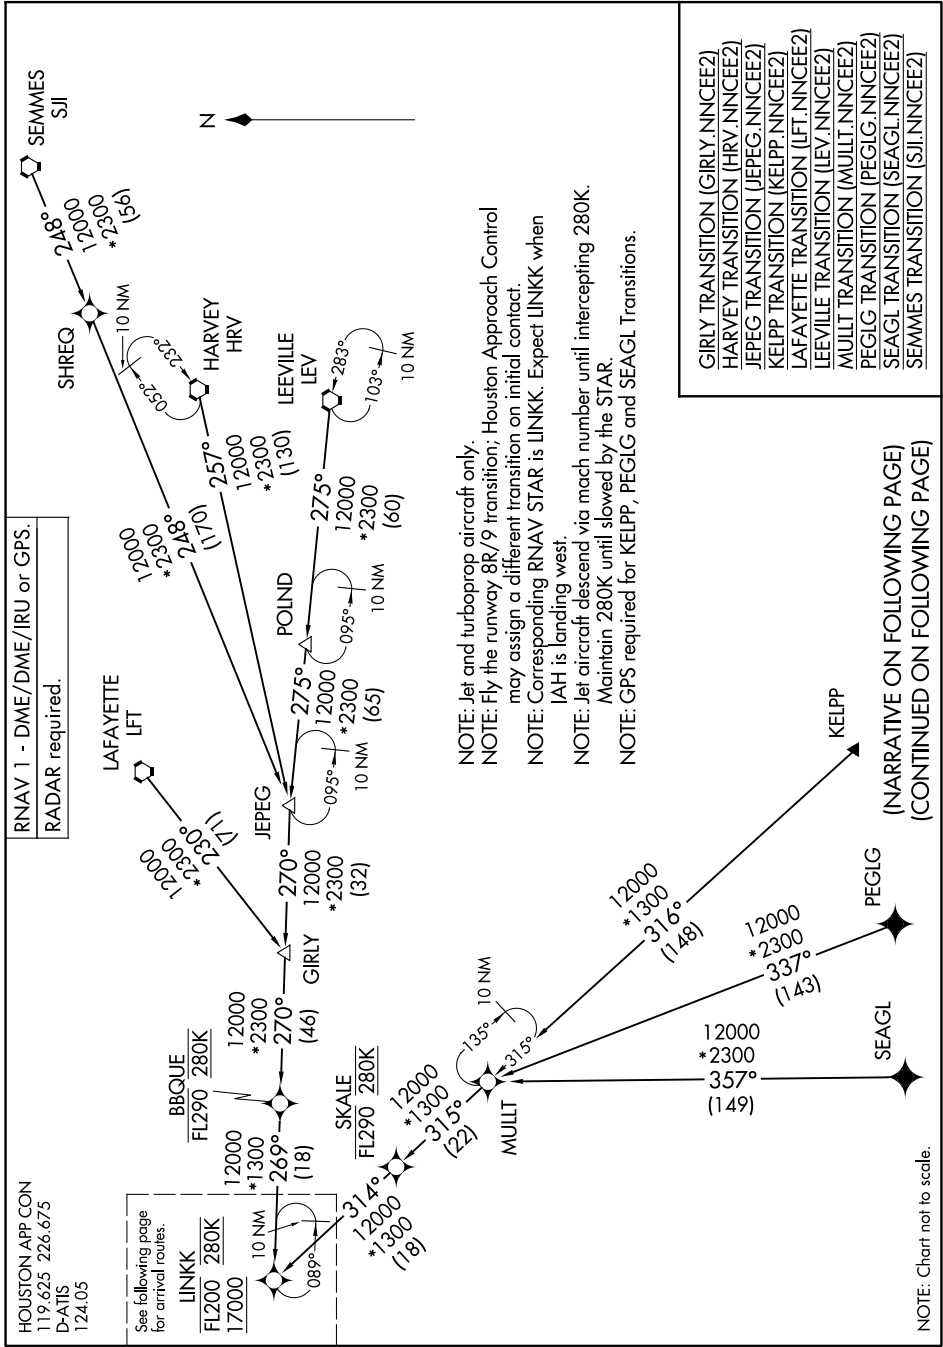

NNCEE TWO ARRIVAL (RNAV) Transition Routes

HOUSTON, TEXAS

SC-5, 26 DEC 2024 to 23 JAN 2025

- GIRLY TRANSITION (GIRLY.NNCEE2)
- HARVEY TRANSITION (HRV.NNCEE2)
- JEPEG TRANSITION (JEPEG.NNCEE2)
- KELLPP TRANSITION (KELLPP.NNCEE2)
- LAFAYETTE TRANSITION (LFT.NNCEE2)
- LEEVILLE TRANSITION (LEV.NNCEE2)
- MULLT TRANSITION (MULLT.NNCEE2)
- PEGIG TRANSITION (PEGIG.NNCEE2)
- SEAGL TRANSITION (SEAGL.NNCEE2)
- SEMMES TRANSITION (SJI.NNCEE2)

(NARRATIVE ON FOLLOWING PAGE)
(CONTINUED ON FOLLOWING PAGE)

NOTE: Chart not to scale.

SC-5, 26 DEC 2024 to 23 JAN 2025

NNCEE TWO ARRIVAL (RNAV) Transition Routes

HOUSTON, TEXAS