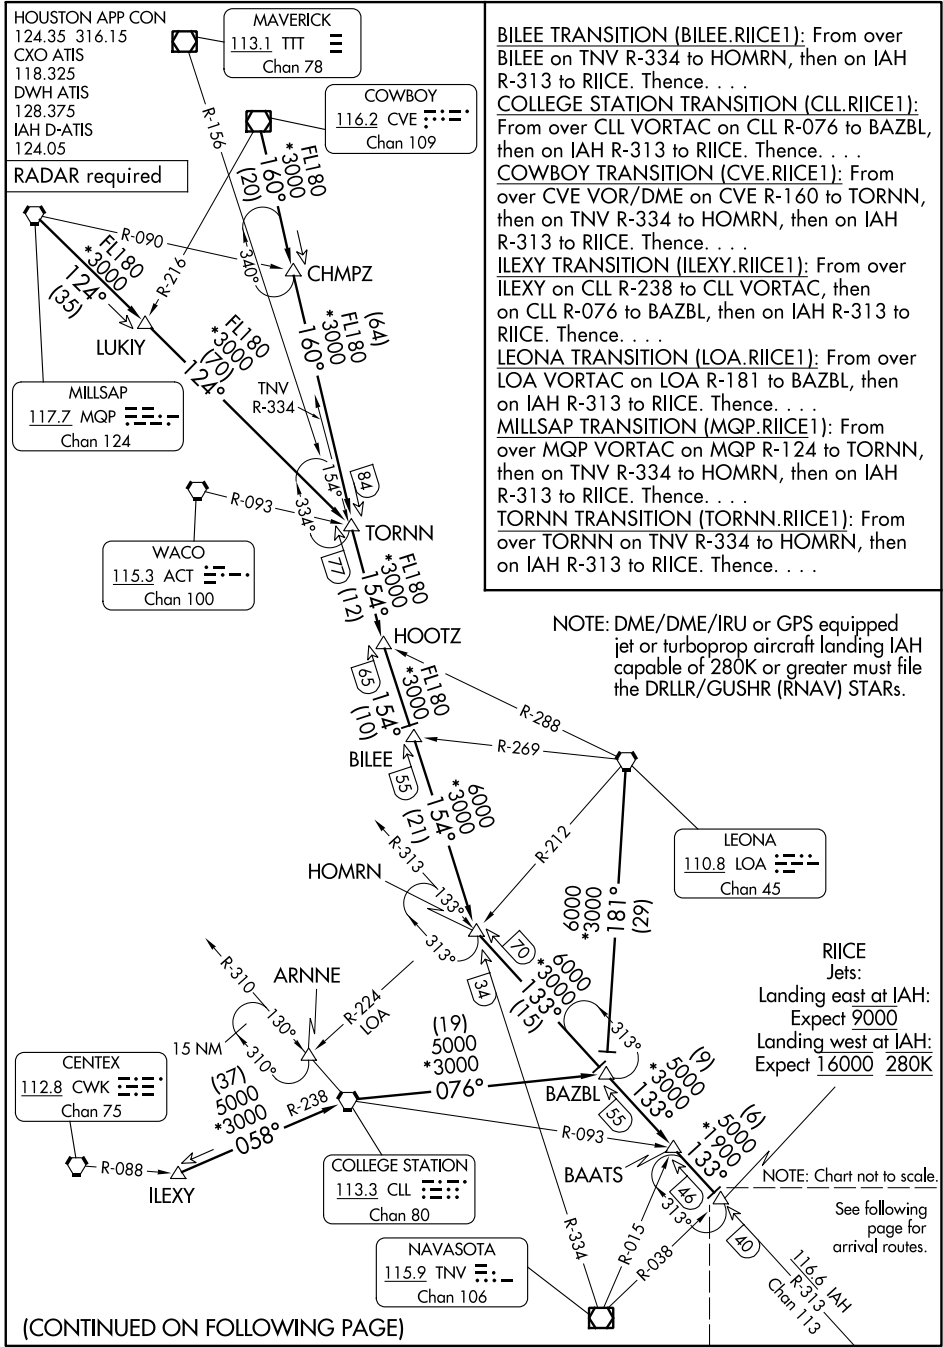

RIICE ONE ARRIVAL

Transition Routes

HOUSTON, TEXAS

BILEE TRANSITION (BILEE.RIICE1): From over BILEE on TNV R-334 to HOMRN, then on IAH R-313 to RIICE. Thence. . . .

COLLEGE STATION TRANSITION (CLL.RIICE1): From over CLL VORTAC on CLL R-076 to BAZBL, then on IAH R-313 to RIICE. Thence. . . .

COWBOY TRANSITION (CVE.RIICE1): From over CVE VOR/DME on CVE R-160 to TORNN, then on TNV R-334 to HOMRN, then on IAH R-313 to RIICE. Thence. . . .

ILEXY TRANSITION (ILEXY.RIICE1): From over ILEXY on CLL R-238 to CLL VORTAC, then on CLL R-076 to BAZBL, then on IAH R-313 to RIICE. Thence. . . .

LEONA TRANSITION (LOA.RIICE1): From over LOA VORTAC on LOA R-181 to BAZBL, then on IAH R-313 to RIICE. Thence. . . .

MILLSAP TRANSITION (MQP.RIICE1): From over MQP VORTAC on MQP R-124 to TORNN, then on TNV R-334 to HOMRN, then on IAH R-313 to RIICE. Thence. . . .

TORNN TRANSITION (TORNN.RIICE1): From over TORNN on TNV R-334 to HOMRN, then on IAH R-313 to RIICE. Thence. . . .

SC-5, 26 DEC 2024 to 23 JAN 2025

SC-5, 26 DEC 2024 to 23 JAN 2025

(CONTINUED ON FOLLOWING PAGE)