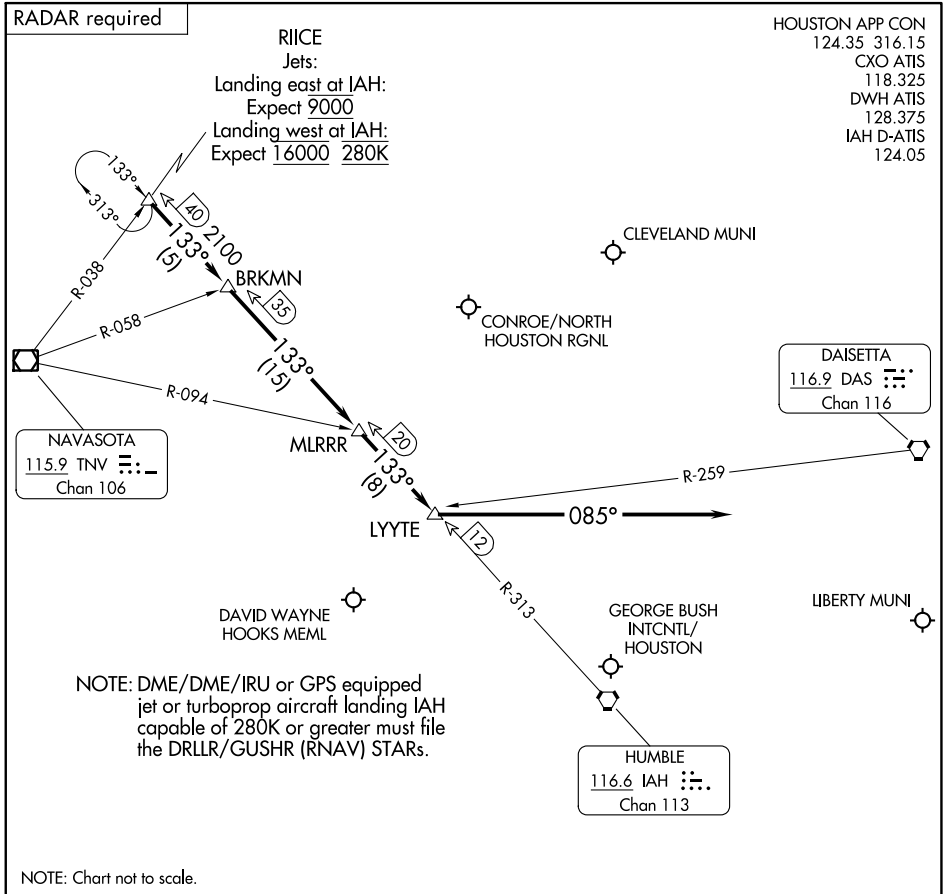

RIICE ONE ARRIVAL

Arrival Routes

HOUSTON, TEXAS

SC-5, 26 DEC 2024 to 23 JAN 2025

SC-5, 26 DEC 2024 to 23 JAN 2025

ARRIVAL ROUTE DESCRIPTION

GEORGE BUSH INTCNTL/HOUSTON (IAH):

... From over RIICE on IAH R-313 to BRKMN, to MLRRR, to LYYTE.

LANDING RUNWAYS 26L/R or 27:

... Fly heading 085° for vectors to final approach course.

LANDING ALL OTHER RUNWAYS:

... Expect vectors to final approach course at or prior to LYYTE.

FOR ALL OTHER AIRPORTS:

... From over RIICE on IAH R-313 to BRKMN, thence as depicted to LYYTE. Expect vectors to final approach course at or prior to LYYTE.