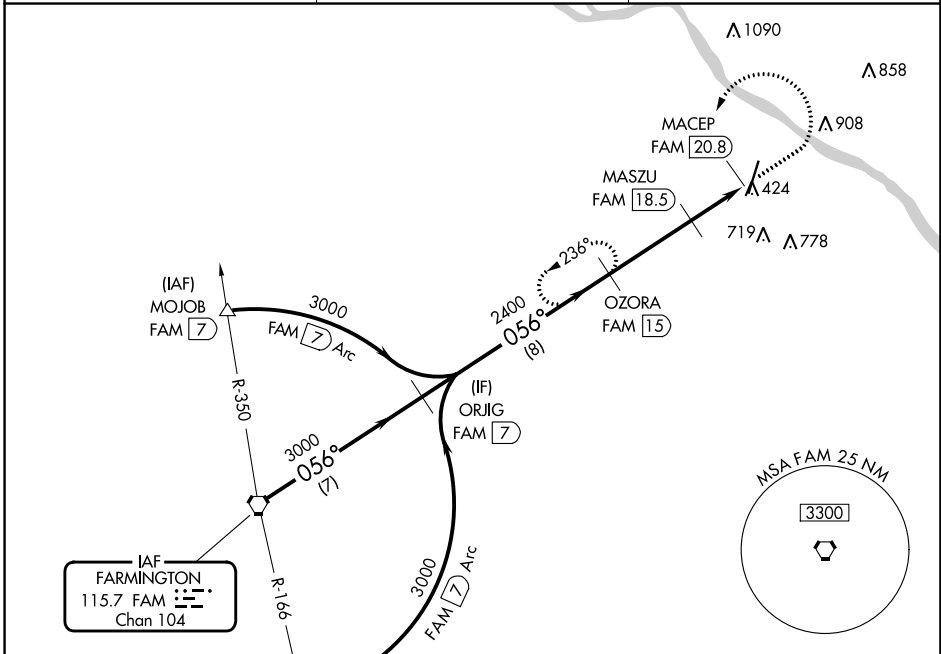

VORTAC FAM 115.7 Chan 104	APP CRS 056°	Rwy Idg TDZE Apt Elev 372	N/A N/A 372
---	------------------------	---	--

VOR-A
PERRYVILLE RGNL (PCD)

▽ ▲	DME required.	MISSED APPROACH: Climb to 1500 then climbing left turn to 2400 on FAM VORTAC R-056 to OZORA/FAM 15 DME and hold.
----------------------	---------------	--

AWOS-3PT 118.95	KANSAS CITY CENTER 127.475 346.275	UNICOM 122.8 (CTAF) Ⓛ
---------------------------	--	--

NC-3, 26 DEC 2024 to 23 JAN 2025

NC-3, 26 DEC 2024 to 23 JAN 2025

CATEGORY	A	B	C	D	MIRL Rwy 2-20 Ⓛ REIL Rwys 2 and 20 Ⓛ
CIRCLING	1040-1	668 (700-1)	1260-2 ³ / ₄ 888 (900-2 ³ / ₄)	1260-3 888 (900-3)	