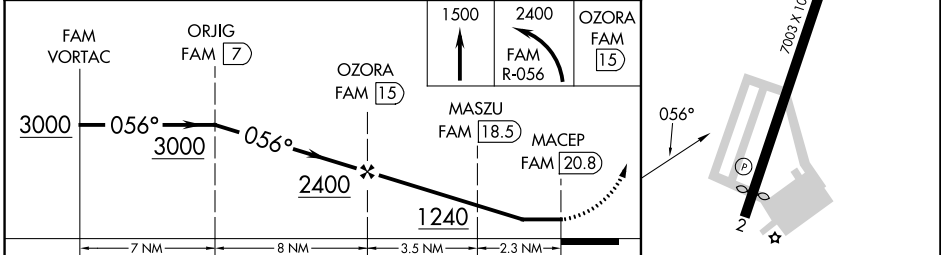

VORTAC FAM 115.7 Chan 104	APP CRS 056°	Rwy Idg TDZE Apt Elev 372	N/A N/A 372
---	------------------------	---	--

VOR-A
PERRYVILLE RGNL (PCD)

▽ ▲	DME required.	MISSED APPROACH: Climb to 1500 then climbing left turn to 2400 on FAM VORTAC R-056 to OZORA/FAM 15 DME and hold.
----------------------	---------------	--

AWOS-3PT 118.95	KANSAS CITY CENTER 127.475 346.275	UNICOM 122.8 (CTAF) Ⓛ
---------------------------	--	--

NC-3, 26 DEC 2024 to 23 JAN 2025

NC-3, 26 DEC 2024 to 23 JAN 2025

CATEGORY	A	B	C	D	MIRL Rwy 2-20 Ⓛ REIL Rwys 2 and 20 Ⓛ
CIRCLING	1040-1	668 (700-1)	1260-2 ³ / ₄ 888 (900-2 ³ / ₄)	1260-3 888 (900-3)	