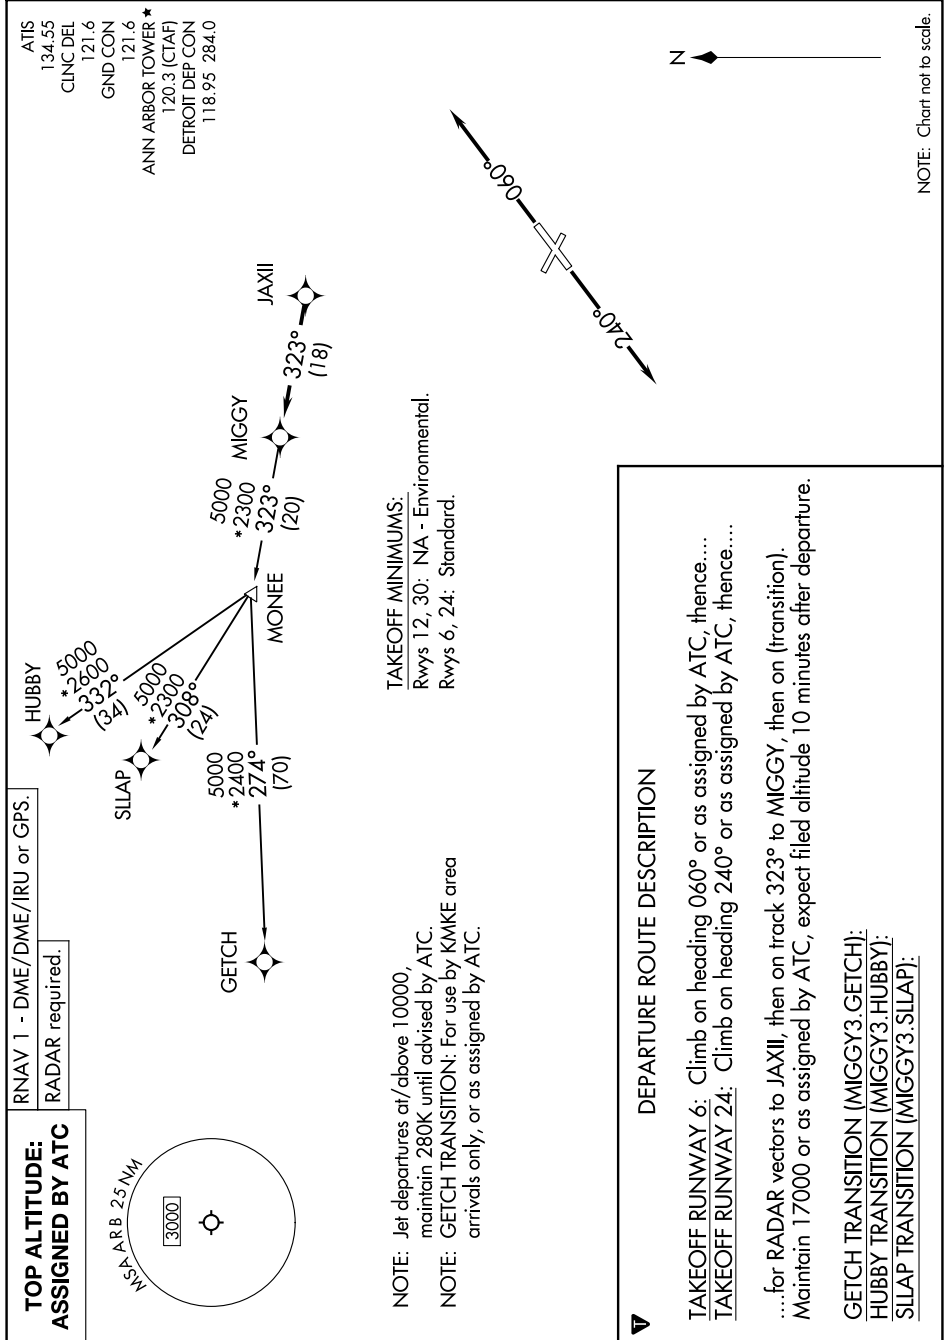

(MIGGY3.MIGGY) 24137

MIGGY THREE DEPARTURE (RNAV) AL-5506 (FAA)

ANN ARBOR MUNI (ARB)

ANN ARBOR, MICHIGAN

EC-1, 26 DEC 2024 to 23 JAN 2025

EC-1, 26 DEC 2024 to 23 JAN 2025

MIGGY THREE DEPARTURE (RNAV)

(MIGGY3.MIGGY) 16MAY24

ANN ARBOR, MICHIGAN

ANN ARBOR MUNI (ARB)