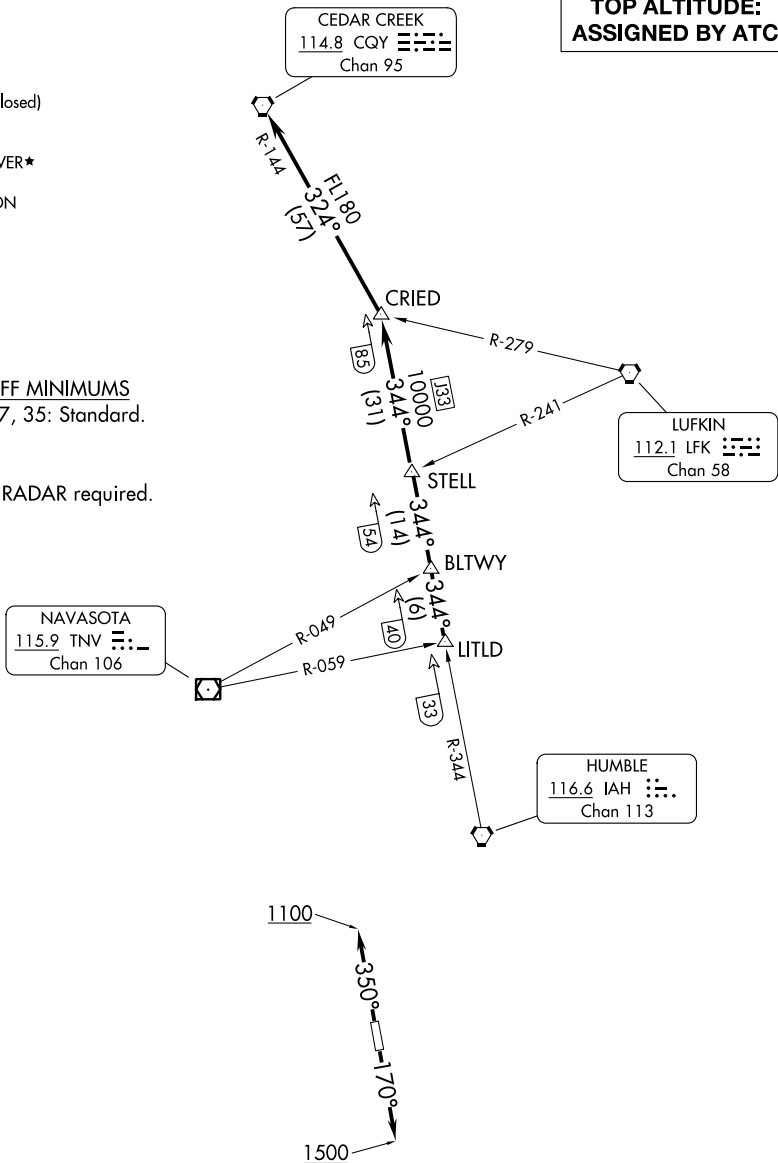

# CRIED ONE DEPARTURE

AL-5537 (FAA)

SUGAR LAND RGNL (SGR)

HOUSTON, TEXAS

ATIS ★  
 118.125  
 CLNC DEL  
 121.4  
 CLNC DEL  
 119.25 (when twr closed)  
 GND CON  
 121.4  
 SUGAR LAND TOWER★  
 118.65 (CTAF)  
 HOUSTON DEP CON  
 123.8 257.7

**TOP ALTITUDE:  
ASSIGNED BY ATC**

TAKEOFF MINIMUMS  
 Rwys 17, 35: Standard.

NOTE: RADAR required.

SC-5, 26 DEC 2024 to 23 JAN 2025

SC-5, 26 DEC 2024 to 23 JAN 2025

(CONTINUED ON FOLLOWING PAGE)

NOTE: Chart not to scale.

# CRIED ONE DEPARTURE

HOUSTON, TEXAS

SUGAR LAND RGNL (SGR)