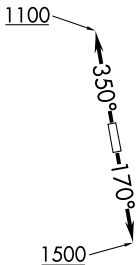

DAISETTA

116.9 DAS

Chan 116

FL183

026°

(240)

TAKEOFF MINIMUMS
 Rwys 17, 35: Standard.

NOTE: Chart not to scale.