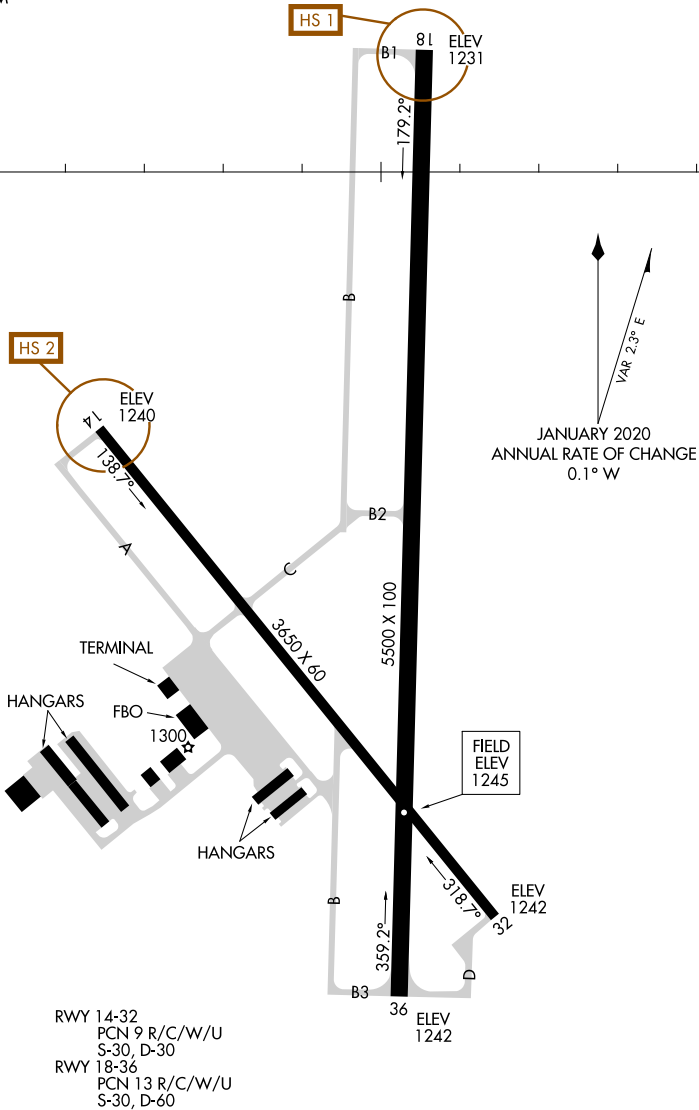

21336

AIRPORT DIAGRAM

AL-5540 (FAA)

COUNCIL BLUFFS MUNI (CBF)
COUNCIL BLUFFS, IOWA

AWOS-3
126.575
CTAF/UNICOM
122.725
CLNC DEL
127.675

NC-3, 26 DEC 2024 to 23 JAN 2025

RWY 14-32
PCN 9 R/C/W/U
S-30, D-30

RWY 18-36
PCN 13 R/C/W/U
S-30, D-60

95°46'W

95°45'W

41°16'N

41°15'N

NC-3, 26 DEC 2024 to 23 JAN 2025

AIRPORT DIAGRAM

21336

COUNCIL BLUFFS, IOWA
COUNCIL BLUFFS MUNI (CBF)