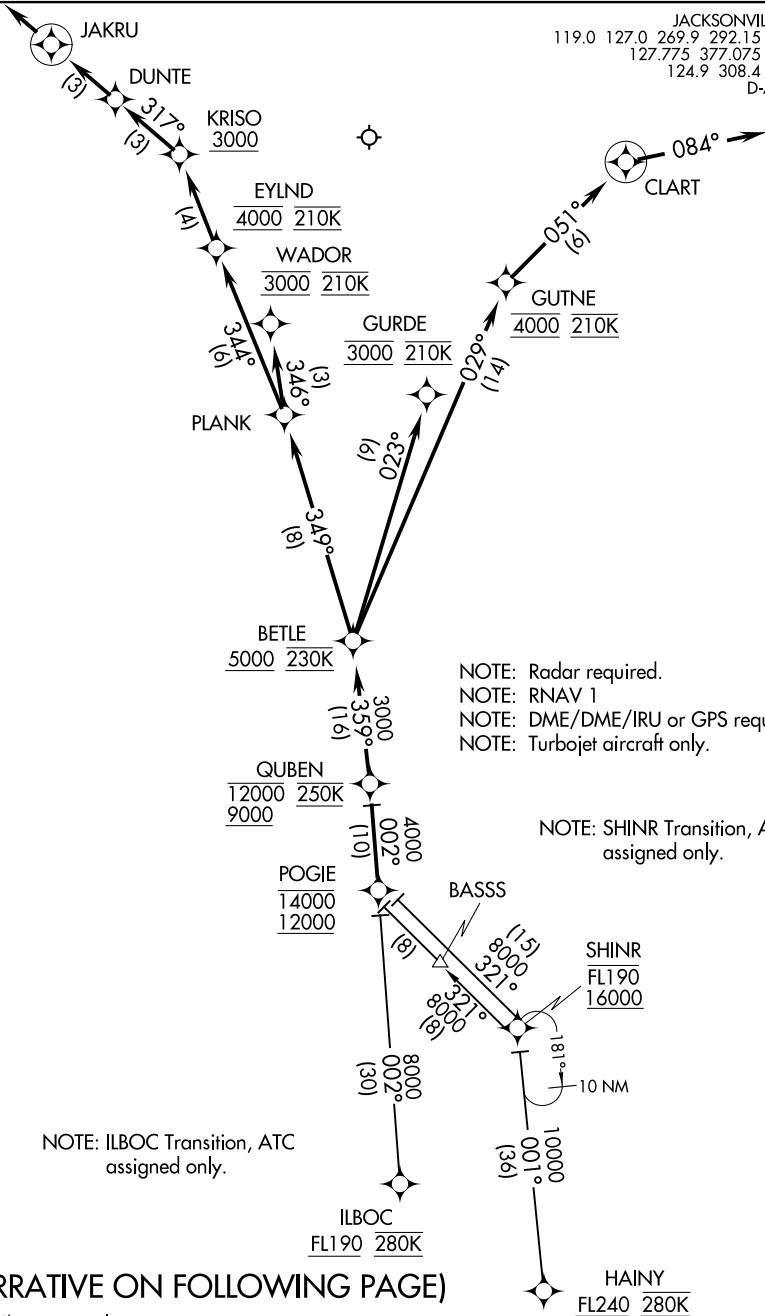

(QUBEN.QUBEN1) 18088

AL-5570 (FAA)

JACKSONVILLE INTL (JAX)
JACKSONVILLE, FLORIDA

QUBEN ONE ARRIVAL (RNAV)

JACKSONVILLE APP CON
119.0 127.0 269.9 292.15 (270°-090°)
127.775 377.075 (181°-269°)
124.9 308.4 (091°-180°)
D-ATIS 125.85

NOTE: Radar required.
NOTE: RNAV 1
NOTE: DME/DME/IRU or GPS required.
NOTE: Turbojet aircraft only.

NOTE: SHINR Transition, ATC assigned only.

NOTE: ILBOC Transition, ATC assigned only.

(NARRATIVE ON FOLLOWING PAGE)

NOTE: Chart not to scale.

SE-3, 26 DEC 2024 to 23 JAN 2025

SE-3, 26 DEC 2024 to 23 JAN 2025

QUBEN ONE ARRIVAL (RNAV)

(QUBEN.QUBEN1) 17OCT13

JACKSONVILLE, FLORIDA
JACKSONVILLE INTL (JAX)