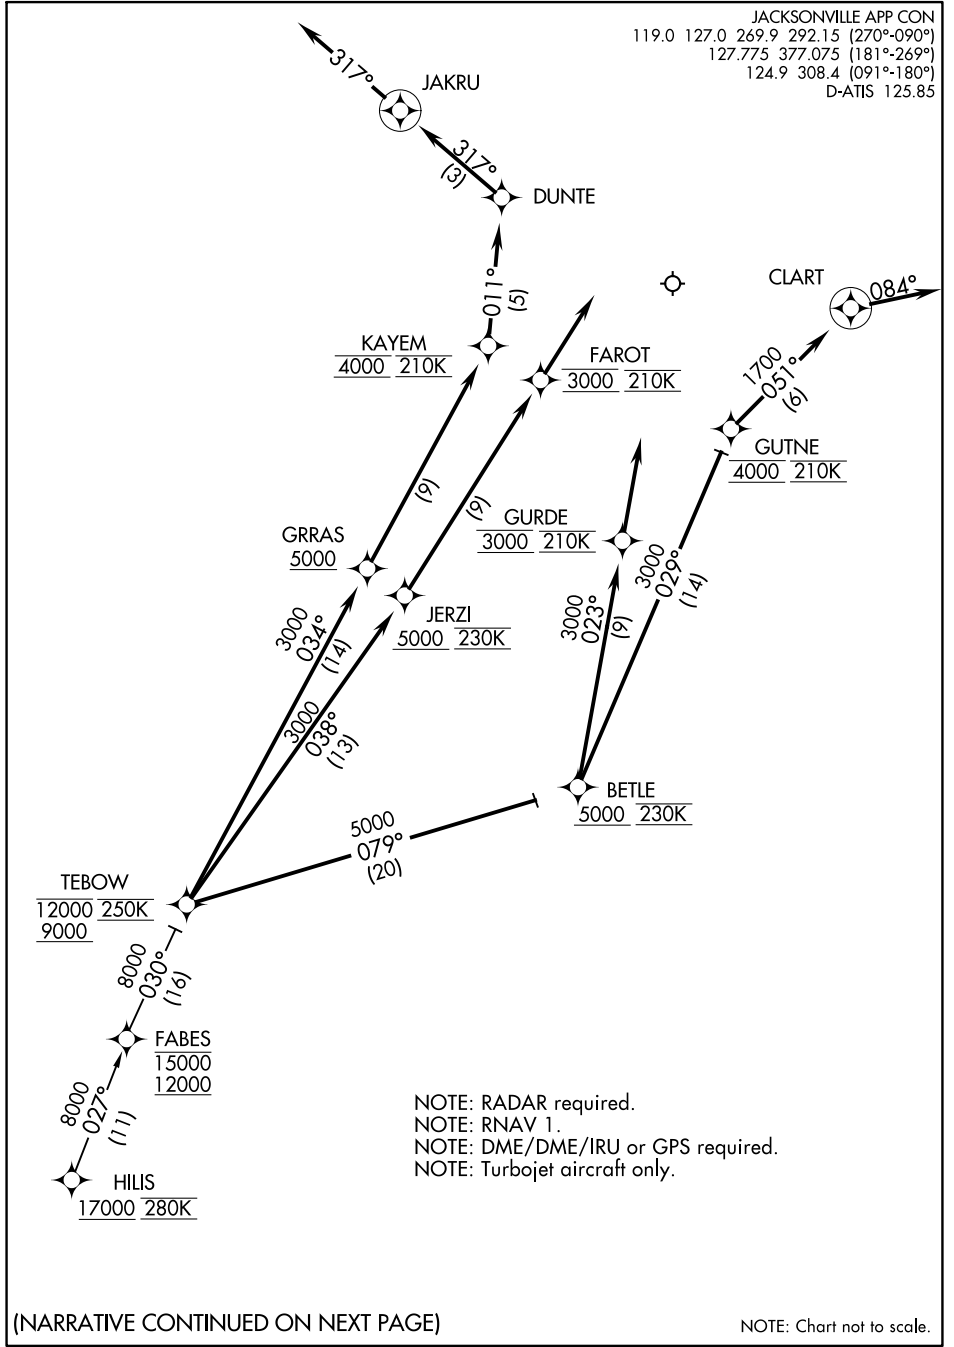

(TEBOW.TEBOW1) 18088

AL-5570 (FAA)

JACKSONVILLE INTL (JAX)
JACKSONVILLE, FLORIDA

TEBOW ONE ARRIVAL (RNAV)

JACKSONVILLE APP CON
119.0 127.0 269.9 292.15 (270°-090°)
127.775 377.075 (181°-269°)
124.9 308.4 (091°-180°)
D-ATIS 125.85

NOTE: RADAR required.
NOTE: RNAV 1.
NOTE: DME/DME/IRU or GPS required.
NOTE: Turbojet aircraft only.

(NARRATIVE CONTINUED ON NEXT PAGE)

NOTE: Chart not to scale.

TEBOW ONE ARRIVAL (RNAV)
(TEBOW.TEBOW1) 13NOV14

JACKSONVILLE, FLORIDA
JACKSONVILLE INTL (JAX)

SE-3, 26 DEC 2024 to 23 JAN 2025

SE-3, 26 DEC 2024 to 23 JAN 2025