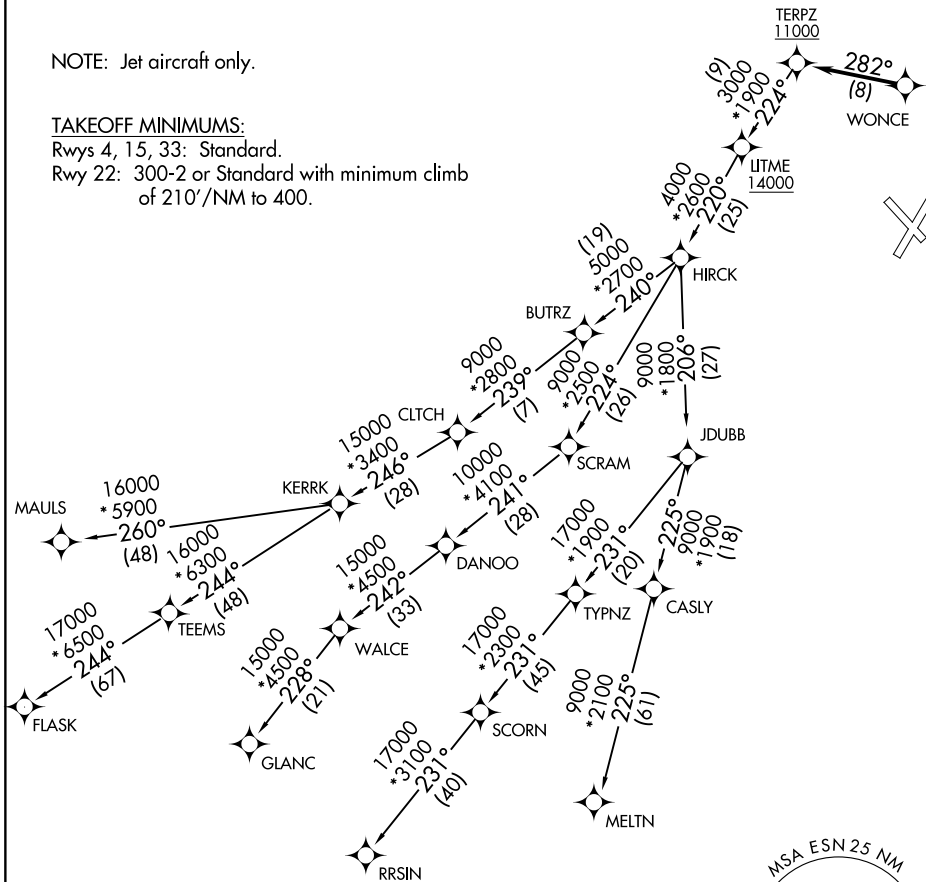

(TERPZ8.TERPZ) 24193

AL-5596 (FAA)

EASTON/NEWNAM FLD (ESN)

TERPZ EIGHT DEPARTURE (RNAV)

EASTON, MARYLAND

POTOMAC DEP CON
 133.75 254.35
 ATIS
 124.475
 CLNC DEL
 119.075
 GND CON
 119.075
 EASTON TOWER ★
 118.525 (CTAF)

RNAV 1 - DME/DME/IRU or GPS.

RADAR required.

TOP ALTITUDE:
17000

NOTE: Jet aircraft only.

TAKEOFF MINIMUMS:

Rwys 4, 15, 33: Standard.

Rwy 22: 300-2 or Standard with minimum climb of 210'/NM to 400.

NE-3, 26 DEC 2024 to 23 JAN 2025

NE-3, 26 DEC 2024 to 23 JAN 2025

NOTE: Chart not to scale.

TERPZ EIGHT DEPARTURE (RNAV)

(TERPZ8.TERPZ) 11JUL24

EASTON, MARYLAND

EASTON/NEWNAM FLD (ESN)