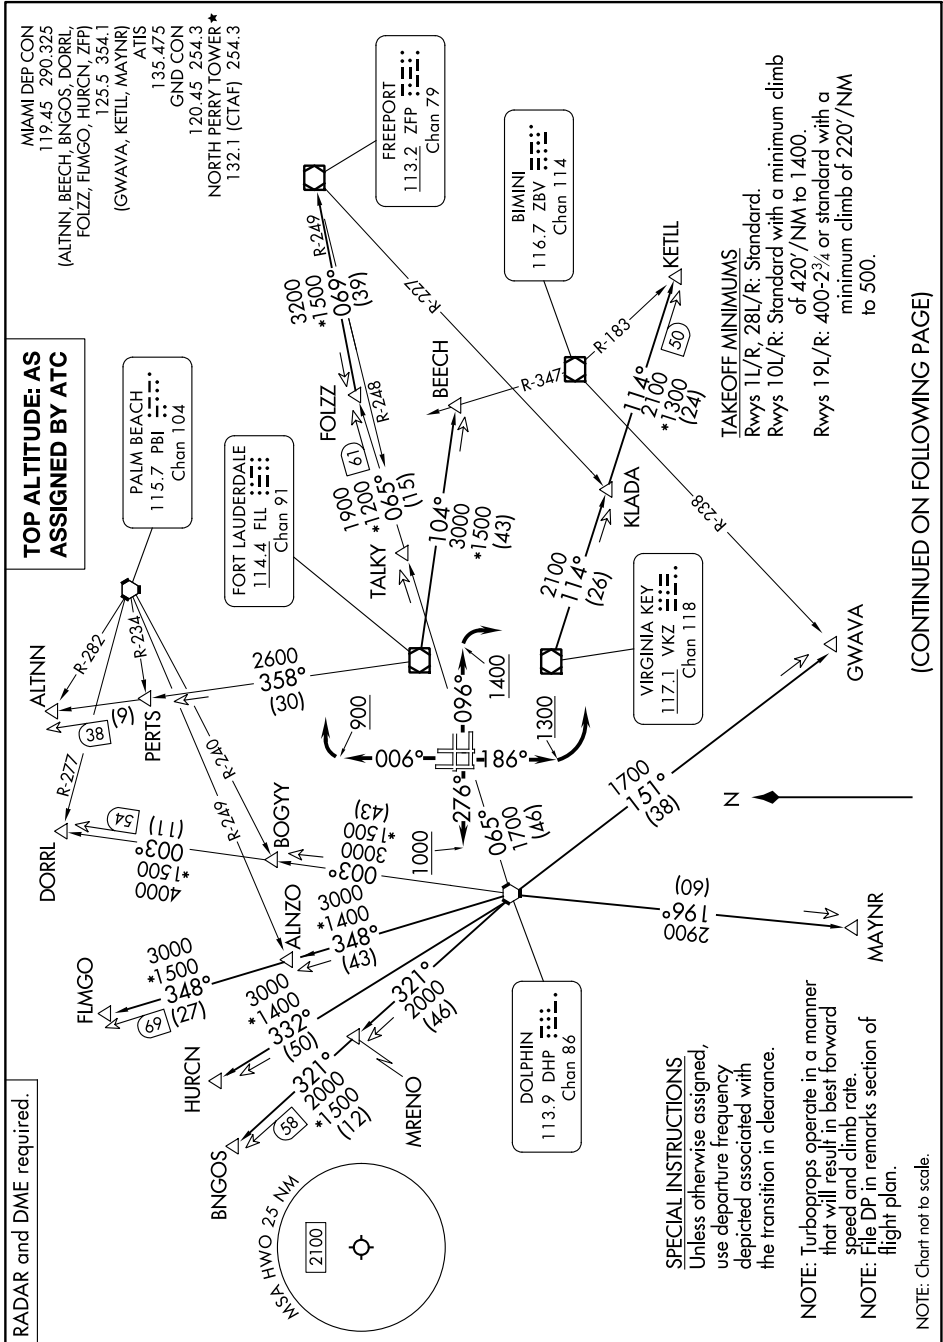

MIAMI TWO DEPARTURE

SE-3, 26 DEC 2024 to 23 JAN 2025

(CONTINUED ON FOLLOWING PAGE)

SE-3, 26 DEC 2024 to 23 JAN 2025

MIAMI TWO DEPARTURE