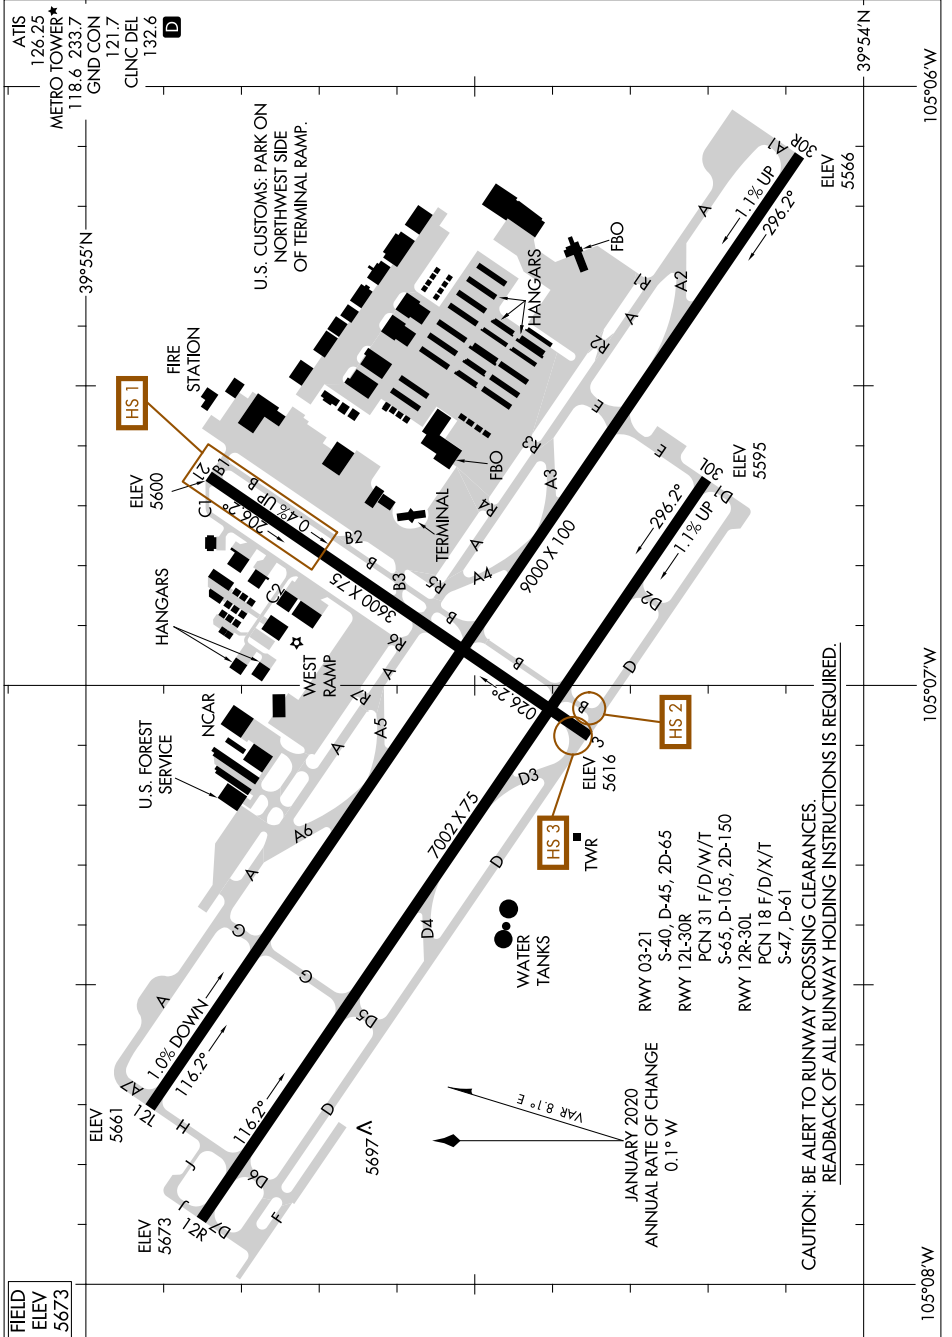

AIRPORT DIAGRAM

AL-5612 (FAA)

ROCKY MOUNTAIN METRO (BJC)

DENVER, COLORADO

SW-1, 26 DEC 2024 to 23 JAN 2025

SW-1, 26 DEC 2024 to 23 JAN 2025

AIRPORT DIAGRAM

DENVER, COLORADO

ROCKY MOUNTAIN METRO (BJC)