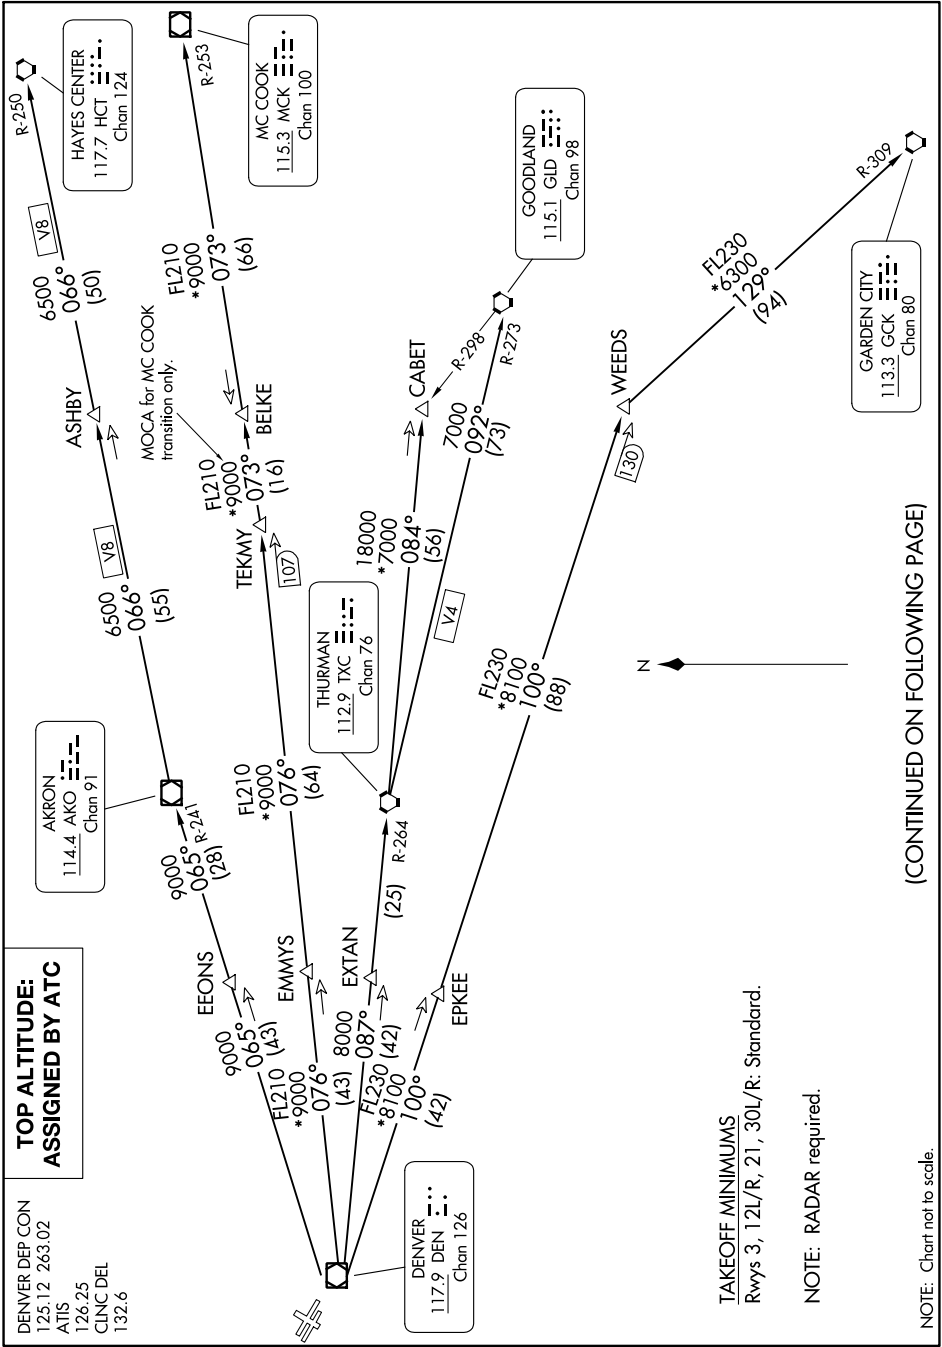

PLAINS ONE DEPARTURE

SW-1, 26 DEC 2024 to 23 JAN 2025

(CONTINUED ON FOLLOWING PAGE)

SW-1, 26 DEC 2024 to 23 JAN 2025

PLAINS ONE DEPARTURE