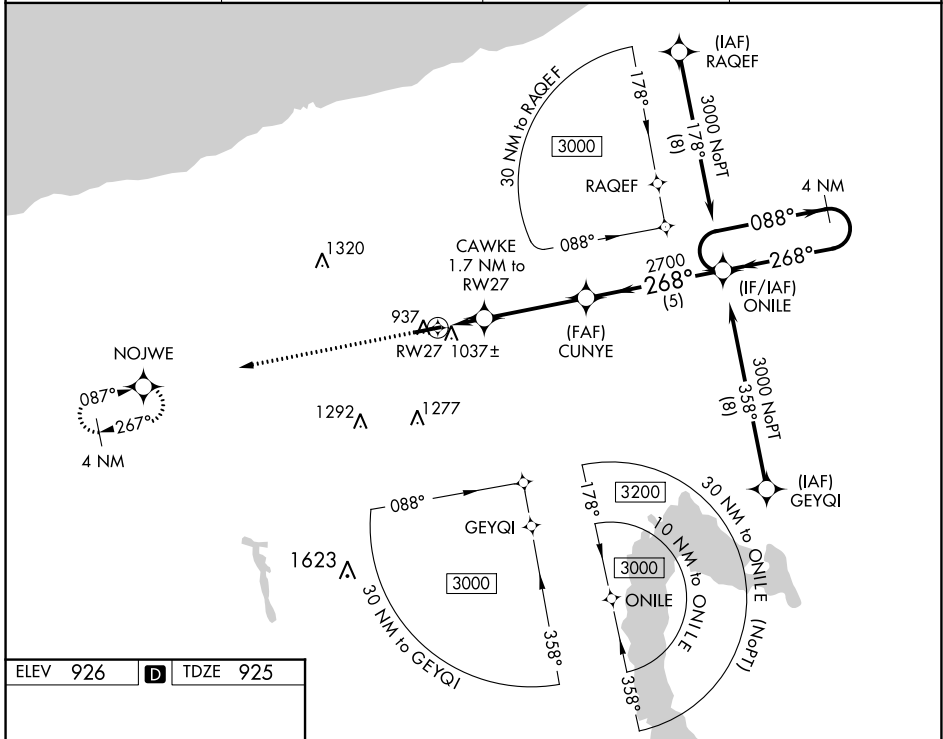

WAAS CH 72713 W27A	APP CRS 268°	Rwy Idg TDZE Apt Elev	5100 925 926
--	------------------------	-----------------------------	---

RNAV (GPS) RWY 27

NORTHEAST OHIO RGNL (HZY)

▼ For uncompensated Baro-VNAV systems, LNAV/VNAV NA below -21°C (-5°F) or above 54°C (130°F). DME/DME RNP-0.3 NA.

MISSED APPROACH: Climb to 2800 direct NOJWE and hold.

ASOS 118.325	BUFFALO APP CON * 121.0	UNICOM 122.8 (CTAF)	123.3 ①
------------------------	-----------------------------------	-------------------------------	----------------

ELEV 926	D	TDZE 925
----------	----------	----------

CATEGORY	A	B	C	D
LPV DA		1184-7/8	259 (300-7/8)	
LNAV/VNAV DA		1198-7/8	273 (300-7/8)	
LNAV MDA		1300-1	375 (400-1)	
CIRCLING	1340-1 414 (500-1)	1380-1 454 (500-1)	1500-1½ 574 (600-1½)	1580-2 654 (700-2)

EC-2, 26 DEC 2024 to 23 JAN 2025

EC-2, 26 DEC 2024 to 23 JAN 2025