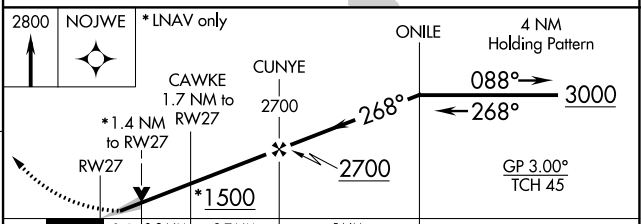

WAAS CH 72713 W27A	APP CRS 268°	Rwy Idg TDZE Apt Elev	5100 925 926
--	------------------------	-----------------------------	---

RNAV (GPS) RWY 27

NORTHEAST OHIO RGNL (HZY)

▼ For uncompensated Baro-VNAV systems, LNAV/VNAV NA below -21°C (-5°F) or above 54°C (130°F). DME/DME RNP-0.3 NA.

MISSED APPROACH: Climb to 2800 direct NOJWE and hold.

ASOS 118.325	BUFFALO APP CON * 121.0	UNICOM 122.8 (CTAF)	123.3 ①
------------------------	-----------------------------------	-------------------------------	----------------

ELEV 926	D	TDZE 925
----------	----------	----------

CATEGORY	A	B	C	D
LPV DA		1184-7/8	259 (300-7/8)	
LNAV/VNAV DA		1198-7/8	273 (300-7/8)	
LNAV MDA		1300-1	375 (400-1)	
CIRCLING	1340-1 414 (500-1)	1380-1 454 (500-1)	1500-1½ 574 (600-1½)	1580-2 654 (700-2)