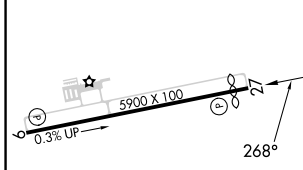

CATEGORY	A	B	C	D
LPV DA		1184-7/8	259 (300-7/8)	
LNAV/VNAV DA		1198-7/8	273 (300-7/8)	
LNAV MDA		1300-1	375 (400-1)	
CIRCLING	1340-1 414 (500-1)	1380-1 454 (500-1)	1500-1½ 574 (600-1½)	1580-2 654 (700-2)

EC-2, 26 DEC 2024 to 23 JAN 2025

EC-2, 26 DEC 2024 to 23 JAN 2025