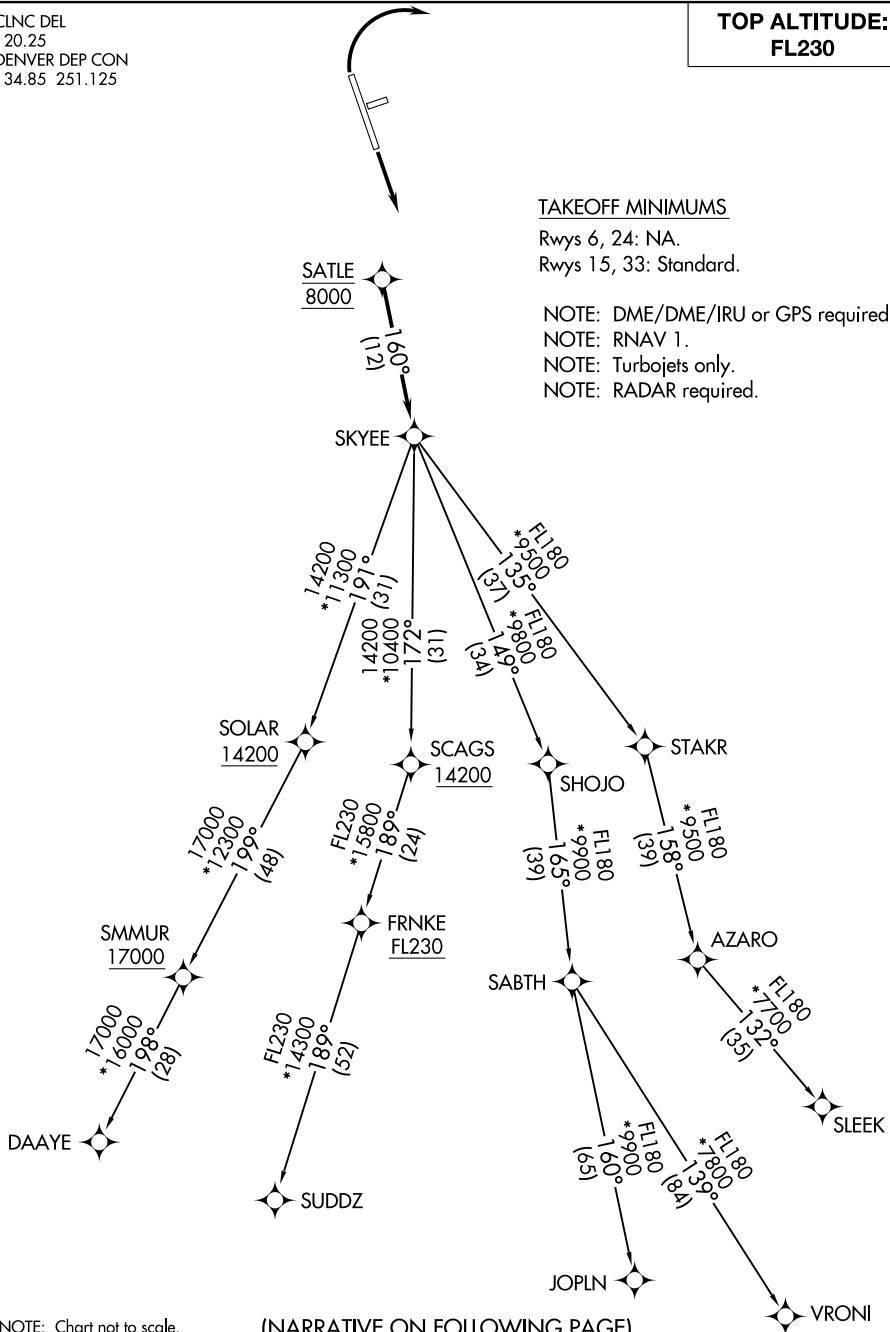

# SKYEE ONE DEPARTURE (RNAV)

CLNC DEL  
120.25  
DENVER DEP CON  
134.85 251.125

**TOP ALTITUDE:  
FL230**

### TAKEOFF MINIMUMS

Rwys 6, 24: NA.

Rwys 15, 33: Standard.

NOTE: DME/DME/IRU or GPS required.

NOTE: RNAV 1.

NOTE: Turbojets only.

NOTE: RADAR required.

SW-1, 26 DEC 2024 to 23 JAN 2025

SW-1, 26 DEC 2024 to 23 JAN 2025

NOTE: Chart not to scale.

(NARRATIVE ON FOLLOWING PAGE)

# SKYEE ONE DEPARTURE (RNAV)