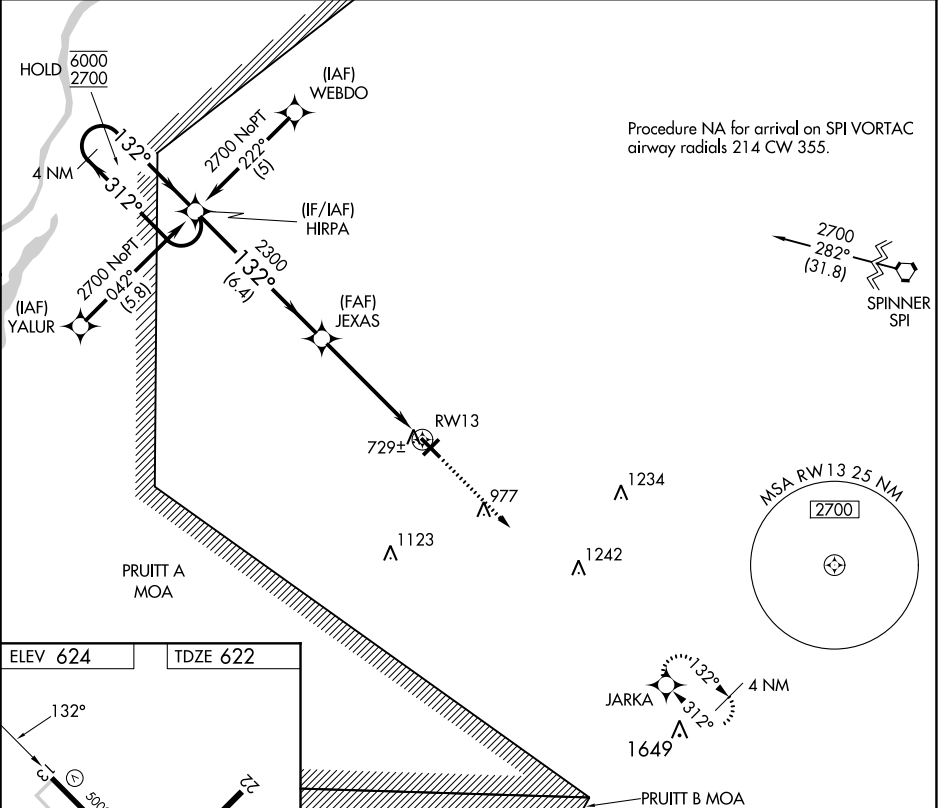

APP CRS	Rwy Idg	<b>5000</b>
<b>132°</b>	TDZE	<b>622</b>
	Apt Elev	<b>624</b>

# RNAV (GPS) RWY 13

JACKSONVILLE MUNI (IJX)

RNP APCH - GPS.
<b>▽</b> <b>▲</b>

MISSED APPROACH: Climb to 2700 direct JARKA and hold.

AWOS-3PT <b>120.525</b>	SAINT LOUIS APP CON ★ <b>126.15 323.0</b>	CLNC DEL <b>118.45</b>	UNICOM <b>122.8</b> (CTAF) <b>0</b>
----------------------------	--	---------------------------	--

CATEGORY	A	B	C	D
LNAV MDA	980-1 358 (400-1)			
CIRCLING	1040-1 416 (500-1)	1080-1 456 (500-1)	1280-1¾ 656 (700-1¾)	1360-2¼ 736 (800-2¼)

EC-3, 26 DEC 2024 to 23 JAN 2025

EC-3, 26 DEC 2024 to 23 JAN 2025