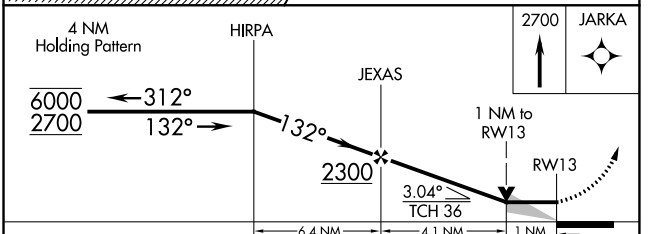

APP CRS	Rwy Idg	<b>5000</b>
<b>132°</b>	TDZE	<b>622</b>
	Apt Elev	<b>624</b>

CATEGORY	A	B	C	D
LNAV MDA	980-1 358 (400-1)			
CIRCLING	1040-1 416 (500-1)	1080-1 456 (500-1)	1280-1¾ 656 (700-1¾)	1360-2¼ 736 (800-2¼)

EC-3, 26 DEC 2024 to 23 JAN 2025

EC-3, 26 DEC 2024 to 23 JAN 2025