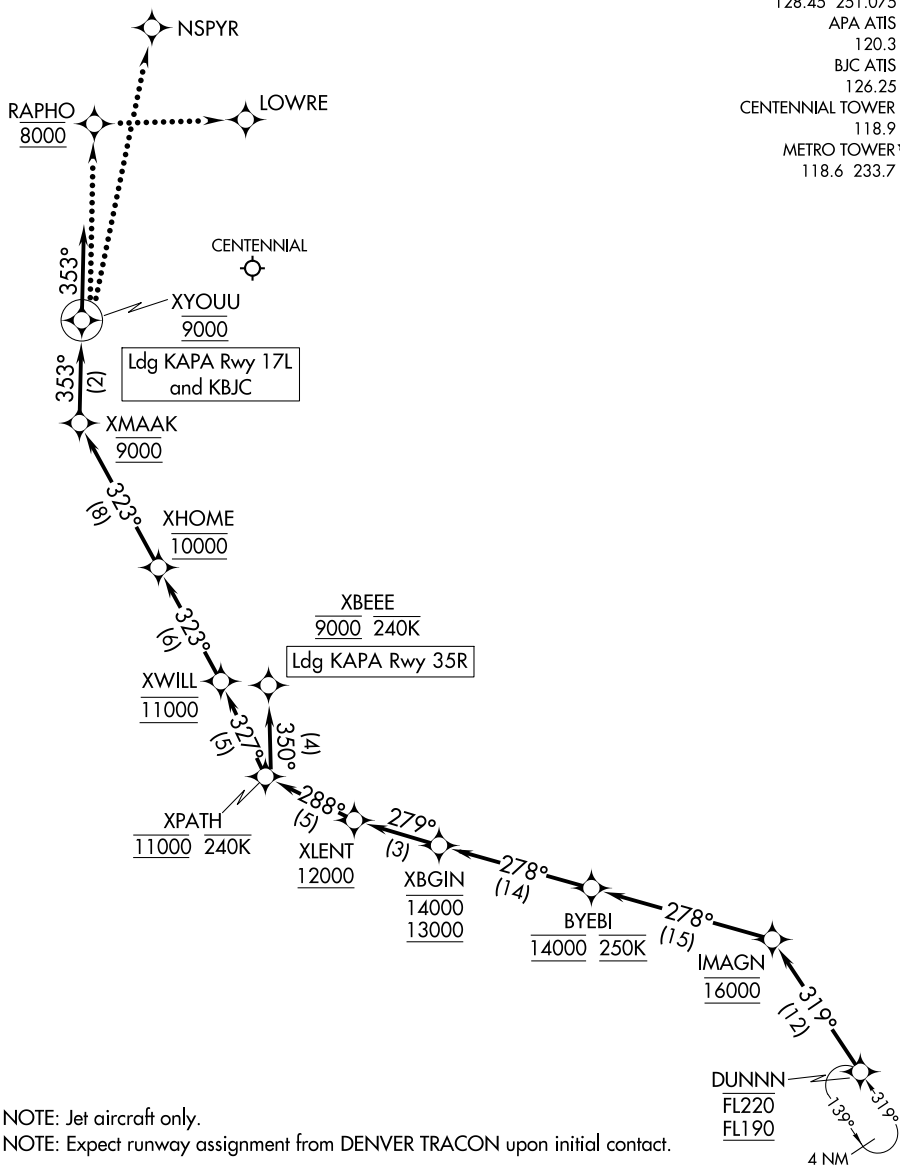

(DUNNN.DUNNN5) 22195

AL-5715 (FAA)

DUNNN FIVE ARRIVAL (RNAV) Arrival Routes

DENVER, COLORADO

ROCKY MOUNTAIN METRO

RNAV 1 - DME/DME/IRU or GPS.

RADAR required.

DENVER CENTER
 133.4 377.175
 SPRINGS APP CON
 124.0 257.875
 DENVER APP CON
 128.45 251.075
 APA ATIS
 120.3
 BJC ATIS
 126.25
 CENTENNIAL TOWER
 118.9
 METRO TOWER*
 118.6 233.7

SW-1, 26 DEC 2024 to 23 JAN 2025

SW-1, 26 DEC 2024 to 23 JAN 2025

NOTE: Jet aircraft only.

NOTE: Expect runway assignment from DENVER TRACON upon initial contact.

NOTE: Chart not to scale.

(NARRATIVE ON FOLLOWING PAGE)

DUNNN FIVE ARRIVAL (RNAV) Arrival Routes

DENVER, COLORADO

(DUNNN.DUNNN5) 14JUL22