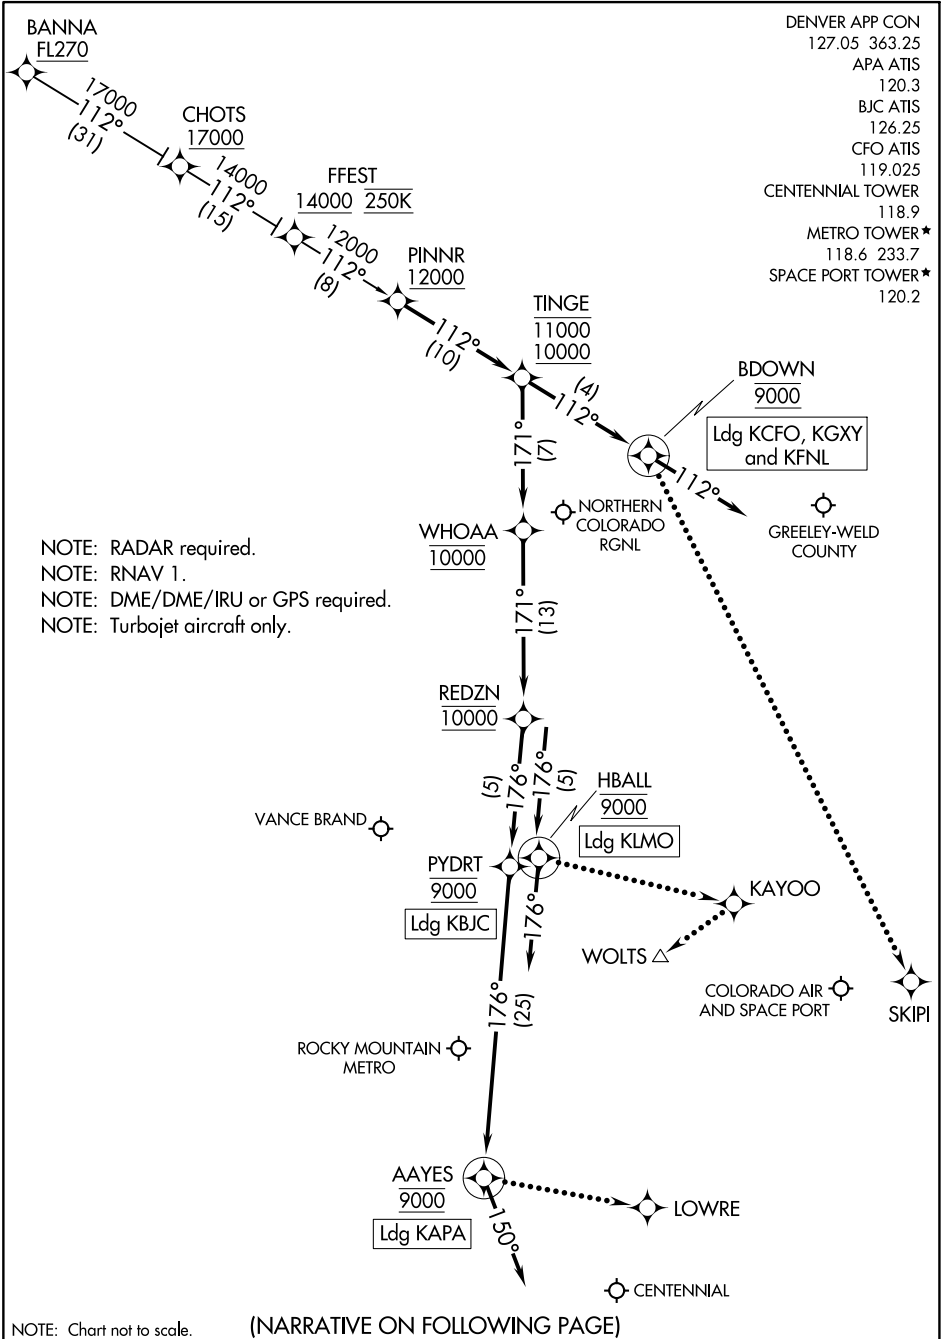

# PINNR THREE ARRIVAL(RNAV)

AL-5715 (FAA)

DENVER, COLORADO

- DENVER APP CON 127.05 363.25
- APA ATIS 120.3
- BJC ATIS 126.25
- CFO ATIS 119.025
- CENTENNIAL TOWER 118.9
- METRO TOWER\* 118.6 233.7
- SPACE PORT TOWER\* 120.2

NOTE: RADAR required.  
 NOTE: RNAV 1.  
 NOTE: DME/DME/IRU or GPS required.  
 NOTE: Turbojet aircraft only.

SW-1, 26 DEC 2024 to 23 JAN 2025

SW-1, 26 DEC 2024 to 23 JAN 2025

NOTE: Chart not to scale.

(NARRATIVE ON FOLLOWING PAGE)

# PINNR THREE ARRIVAL(RNAV)

DENVER, COLORADO