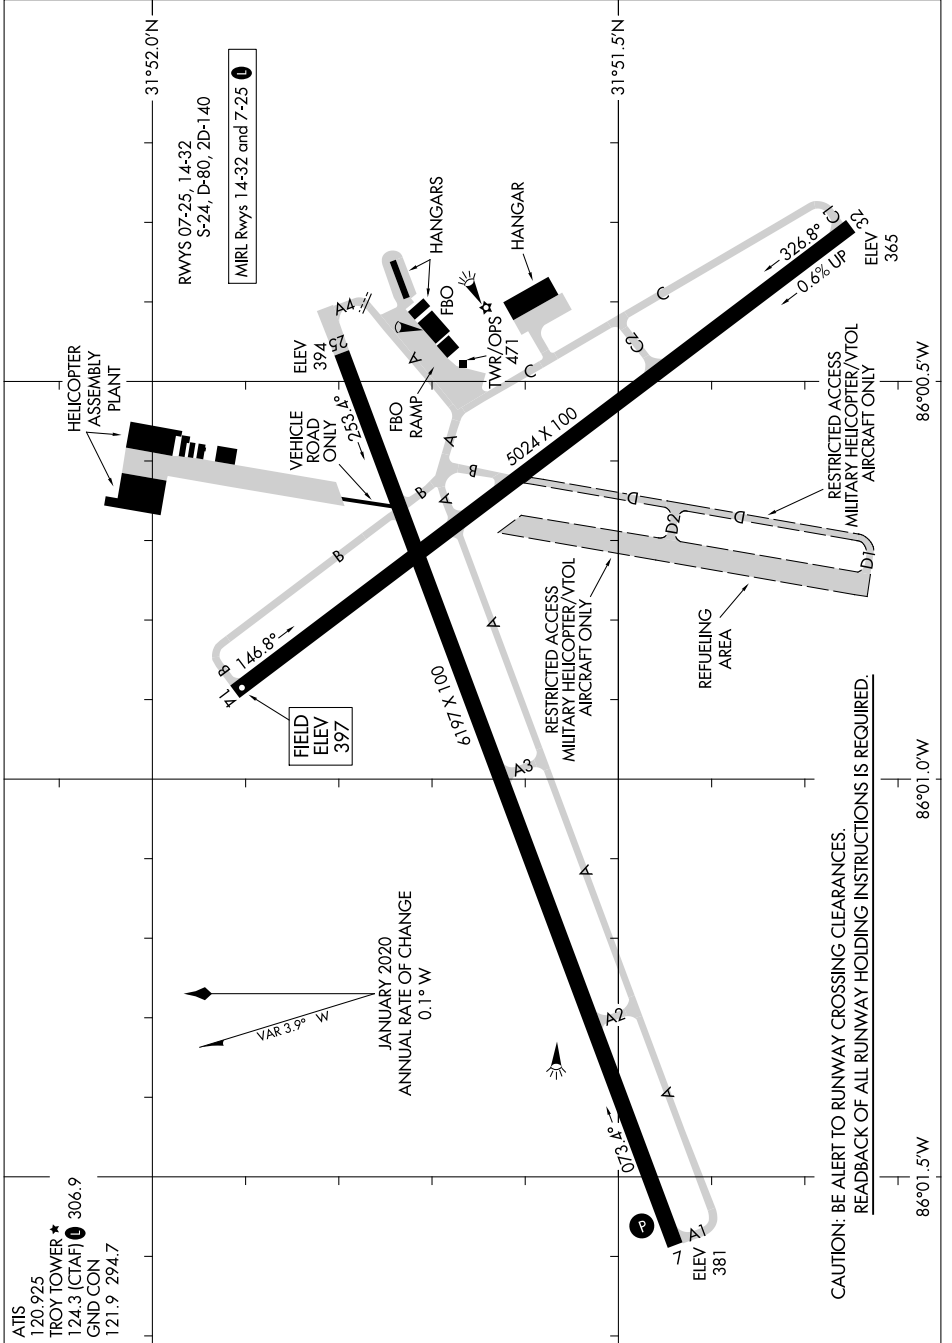

24081

AIRPORT DIAGRAM

TROY MUNI AT N KENNETH CAMPBELL FLD (TOI)
AL-5720 (FAA)
TROY, ALABAMA

SE-4, 26 DEC 2024 to 23 JAN 2025

SE-4, 26 DEC 2024 to 23 JAN 2025

AIRPORT DIAGRAM

24081

TROY, ALABAMA
TROY MUNI AT N KENNETH CAMPBELL FLD (TOI)

CAUTION: BE ALERT TO RUNWAY CROSSING CLEARANCES.
READBACK OF ALL RUNWAY HOLDING INSTRUCTIONS IS REQUIRED.