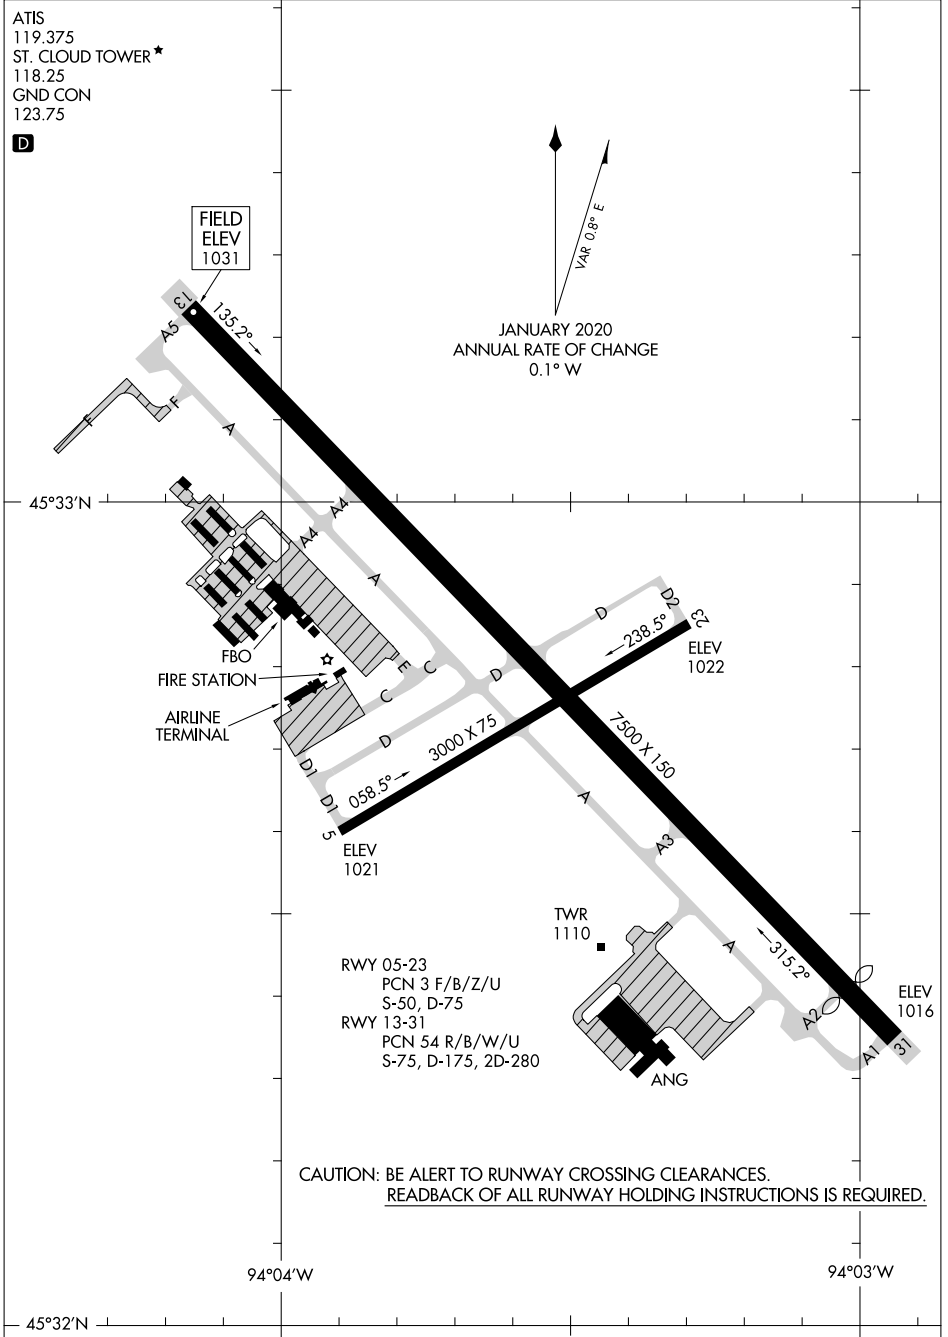

# AIRPORT DIAGRAM

AL-5799 (FAA)

ST CLOUD RGNL (STC)  
ST. CLOUD, MINNESOTA

ATIS  
119.375  
ST. CLOUD TOWER ★  
118.25  
GND CON  
123.75

FIELD  
ELEV  
1031

JANUARY 2020  
ANNUAL RATE OF CHANGE  
0.1° W  
VAR 0.8° E

NC-1, 26 DEC 2024 to 23 JAN 2025

NC-1, 26 DEC 2024 to 23 JAN 2025

**CAUTION: BE ALERT TO RUNWAY CROSSING CLEARANCES.  
READBACK OF ALL RUNWAY HOLDING INSTRUCTIONS IS REQUIRED.**

# AIRPORT DIAGRAM

24081

ST. CLOUD, MINNESOTA  
ST CLOUD RGNL (STC)