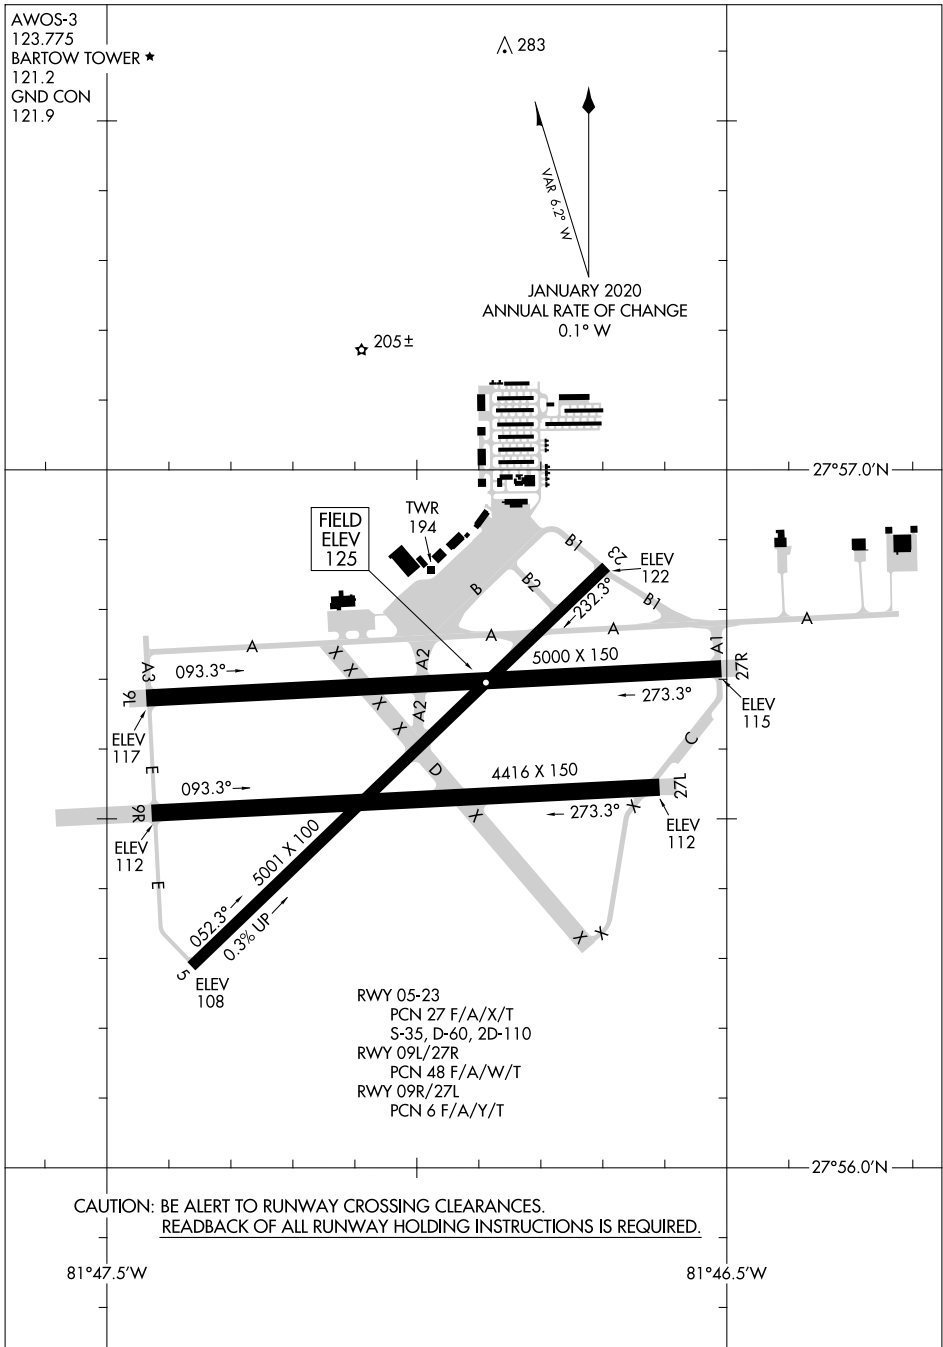

# AIRPORT DIAGRAM

AL-5838 (FAA)

BARTOW EXEC (BOW)  
BARTOW, FLORIDA

AWOS-3  
123.775  
BARTOW TOWER ★  
121.2  
GND CON  
121.9

△ 283  
VAR 3.2° W  
JANUARY 2020  
ANNUAL RATE OF CHANGE  
0.1° W  
☆ 205±

SE-3, 26 DEC 2024 to 23 JAN 2025

SE-3, 26 DEC 2024 to 23 JAN 2025

CAUTION: BE ALERT TO RUNWAY CROSSING CLEARANCES.  
READBACK OF ALL RUNWAY HOLDING INSTRUCTIONS IS REQUIRED.

AIRPORT DIAGRAM  
23278

BARTOW, FLORIDA  
BARTOW EXEC (BOW)