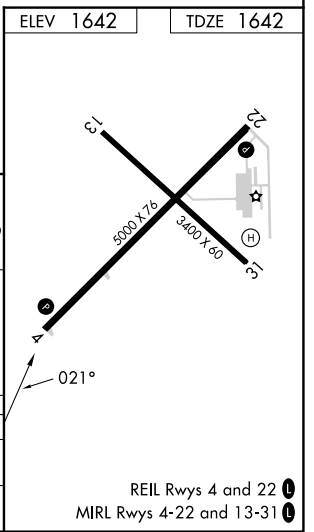

VOR/DME RHI	APP CRS	Rwy Idg	5000
115.05	021°	TDZE	1642
Chan 97(Y)		Apt Elev	1642

VOR/DME RWY 4

EAGLE RIVER UNION (EGV)

⚠ MISSED APPROACH: Climb to 3500 then left turn on RHI VOR/DME R-021 to JAYME/14 DME and hold.

AWOS-3 118.325	MINNEAPOLIS CENTER 133.65 281.5	UNICOM 122.8 (CTAF)

CATEGORY	A	B	C	D	E
S-4	2260-1	618 (700-1)	2260-1¾ 618 (700-1¾)	2260-2 618 (700-2)	NA
CIRCLING	2260-1	618 (700-1)	2260-1¾ 618 (700-1¾)	2340-2¼ 698 (700-2¼)	NA

EC-3, 26 DEC 2024 to 23 JAN 2025

EC-3, 26 DEC 2024 to 23 JAN 2025