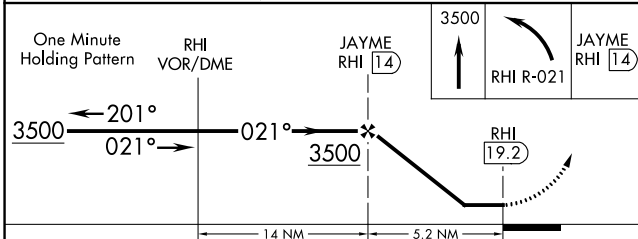

VOR/DME RHI	APP CRS	Rwy Idg	5000
115.05	021°	TDZE	1642
Chan 97(Y)		Apt Elev	1642

VOR/DME RWY 4

EAGLE RIVER UNION (EGV)

⚠ MISSED APPROACH: Climb to 3500 then left turn on RHI VOR/DME R-021 to JAYME/14 DME and hold.

AWOS-3 118.325	MINNEAPOLIS CENTER 133.65 281.5	UNICOM 122.8 (CTAF)

CATEGORY	A	B	C	D	E
S-4	2260-1	618 (700-1)	2260-1¾ 618 (700-1¾)	2260-2 618 (700-2)	NA
CIRCLING	2260-1	618 (700-1)	2260-1¾ 618 (700-1¾)	2340-2¼ 698 (700-2¼)	NA

EC-3, 26 DEC 2024 to 23 JAN 2025

EC-3, 26 DEC 2024 to 23 JAN 2025