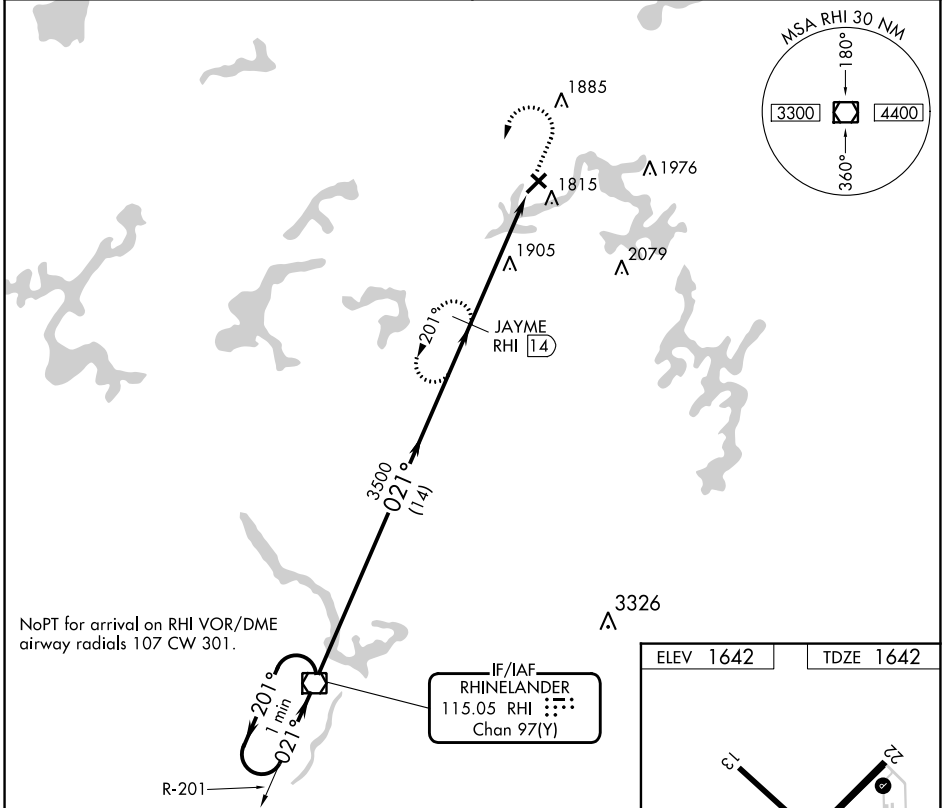

VOR/DME RHI	APP CRS	Rwy Idg	5000
115.05	021°	TDZE	1642
Chan 97(Y)		Apt Elev	1642

VOR/DME RWY 4

EAGLE RIVER UNION (EGV)

⚠ MISSED APPROACH: Climb to 3500 then left turn on RHI VOR/DME R-021 to JAYME/14 DME and hold.

AWOS-3 118.325	MINNEAPOLIS CENTER 133.65 281.5	UNICOM 122.8 (CTAF)
--------------------------	---	-------------------------------

CATEGORY	A	B	C	D	E
S-4	2260-1	618 (700-1)	2260-1¾ 618 (700-1¾)	2260-2 618 (700-2)	NA
CIRCLING	2260-1	618 (700-1)	2260-1¾ 618 (700-1¾)	2340-2¼ 698 (700-2¼)	NA

EC-3, 26 DEC 2024 to 23 JAN 2025

EC-3, 26 DEC 2024 to 23 JAN 2025