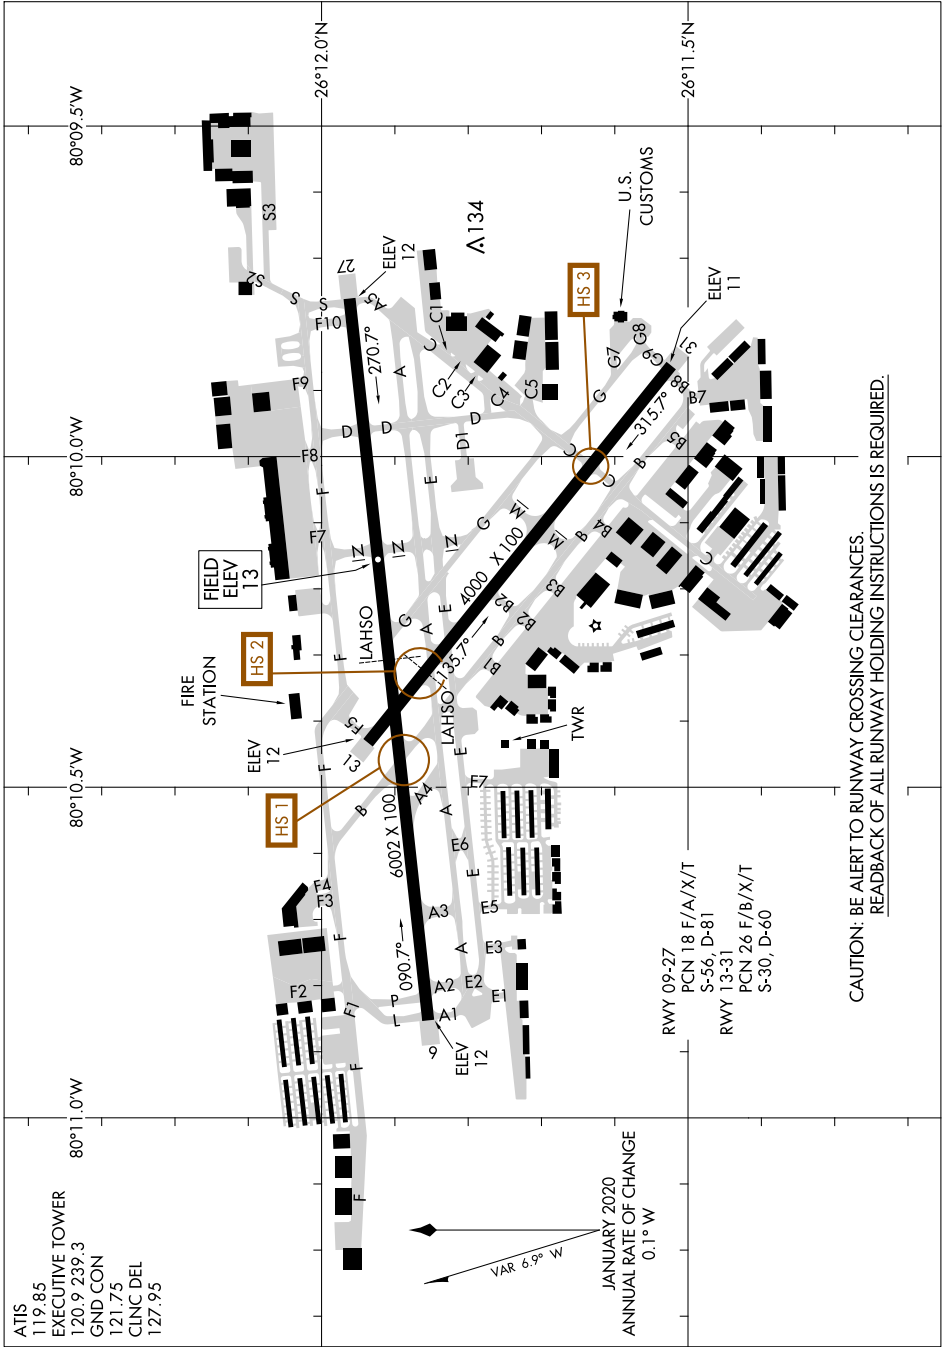

23222

AIRPORT DIAGRAM

AL-5942 (FAA)

FORT LAUDERDALE EXEC (F^{XE}E)
FORT LAUDERDALE, FLORIDA

CAUTION: BE ALERT TO RUNWAY CROSSING CLEARANCES
REARBACK OF ALL RUNWAY HOLDING INSTRUCTIONS IS REQUIRED.

SE-3, 26 DEC 2024 to 23 JAN 2025

SE-3, 26 DEC 2024 to 23 JAN 2025

AIRPORT DIAGRAM

23222

FORT LAUDERDALE, FLORIDA
FORT LAUDERDALE EXEC (F^{XE}E)