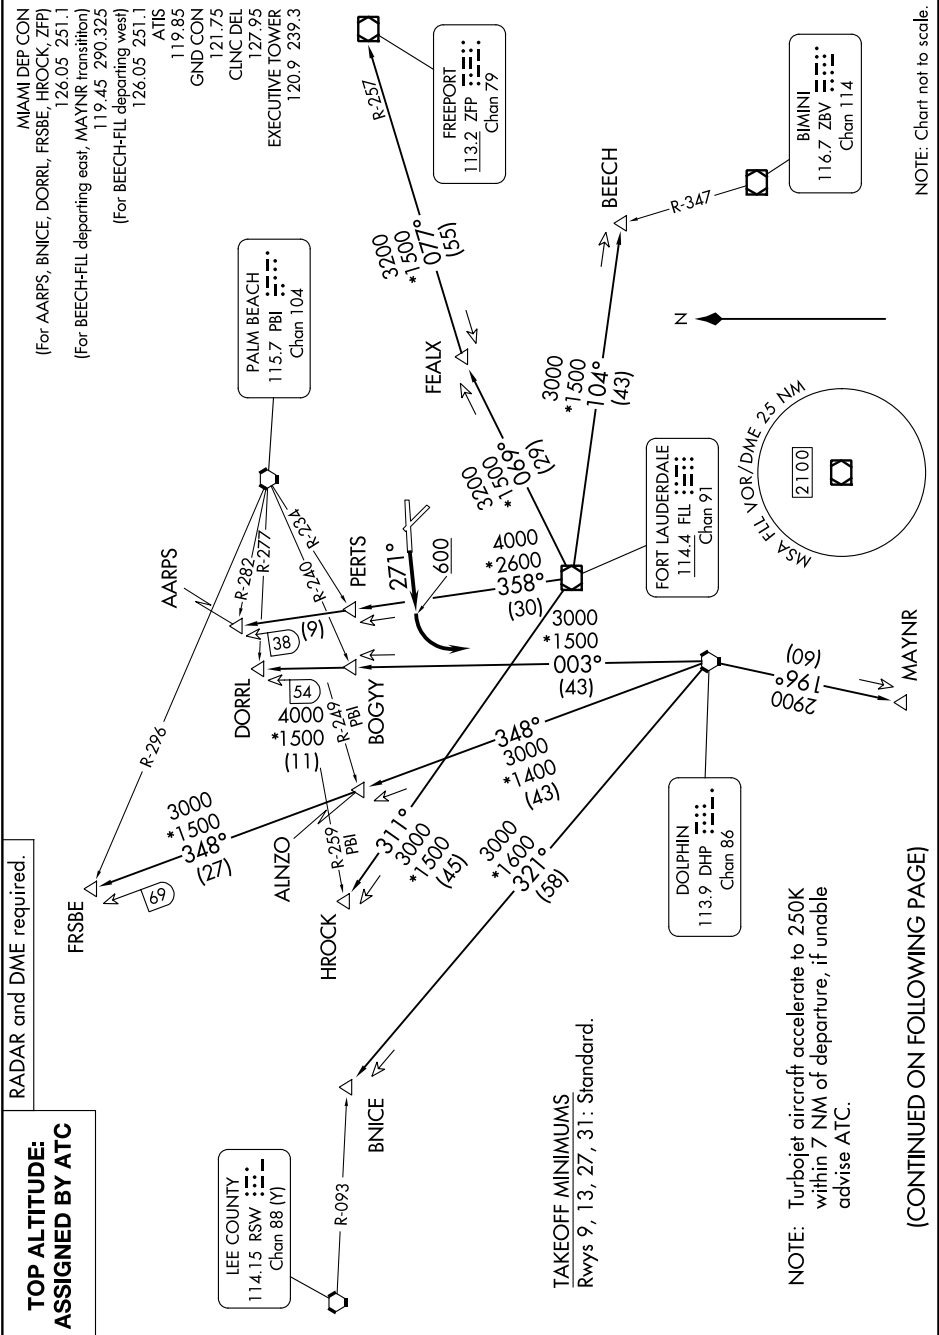

FORT LAUDERDALE TWO DEPARTURE

SE-3, 26 DEC 2024 to 23 JAN 2025

SE-3, 26 DEC 2024 to 23 JAN 2025

FORT LAUDERDALE TWO DEPARTURE

(CONTINUED ON FOLLOWING PAGE)