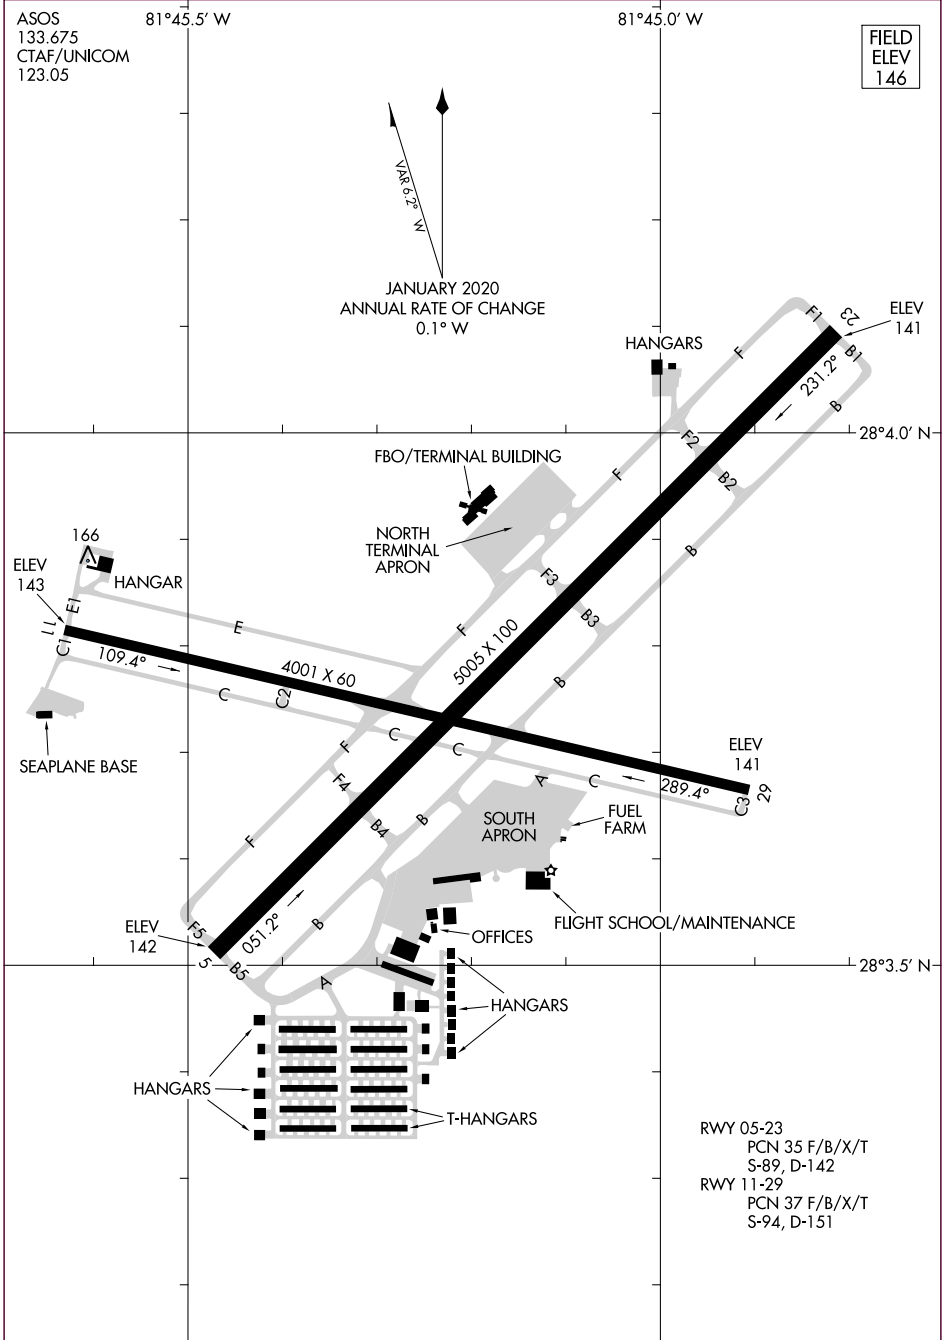

22363

AIRPORT DIAGRAM

AL-5953 (FAA)

WINTER HAVEN RGNL (GIF)
WINTER HAVEN, FLORIDA

ASOS
133.675
CTAF/UNICOM
123.05

81°45.5' W

81°45.0' W

FIELD
ELEV
146

JANUARY 2020
ANNUAL RATE OF CHANGE
0.1° W

SE-3, 26 DEC 2024 to 23 JAN 2025

SE-3, 26 DEC 2024 to 23 JAN 2025

RWY 05-23
PCN 35 F/B/X/T
S-89, D-142

RWY 11-29
PCN 37 F/B/X/T
S-94, D-151

AIRPORT DIAGRAM

22363

WINTER HAVEN, FLORIDA
WINTER HAVEN RGNL (GIF)